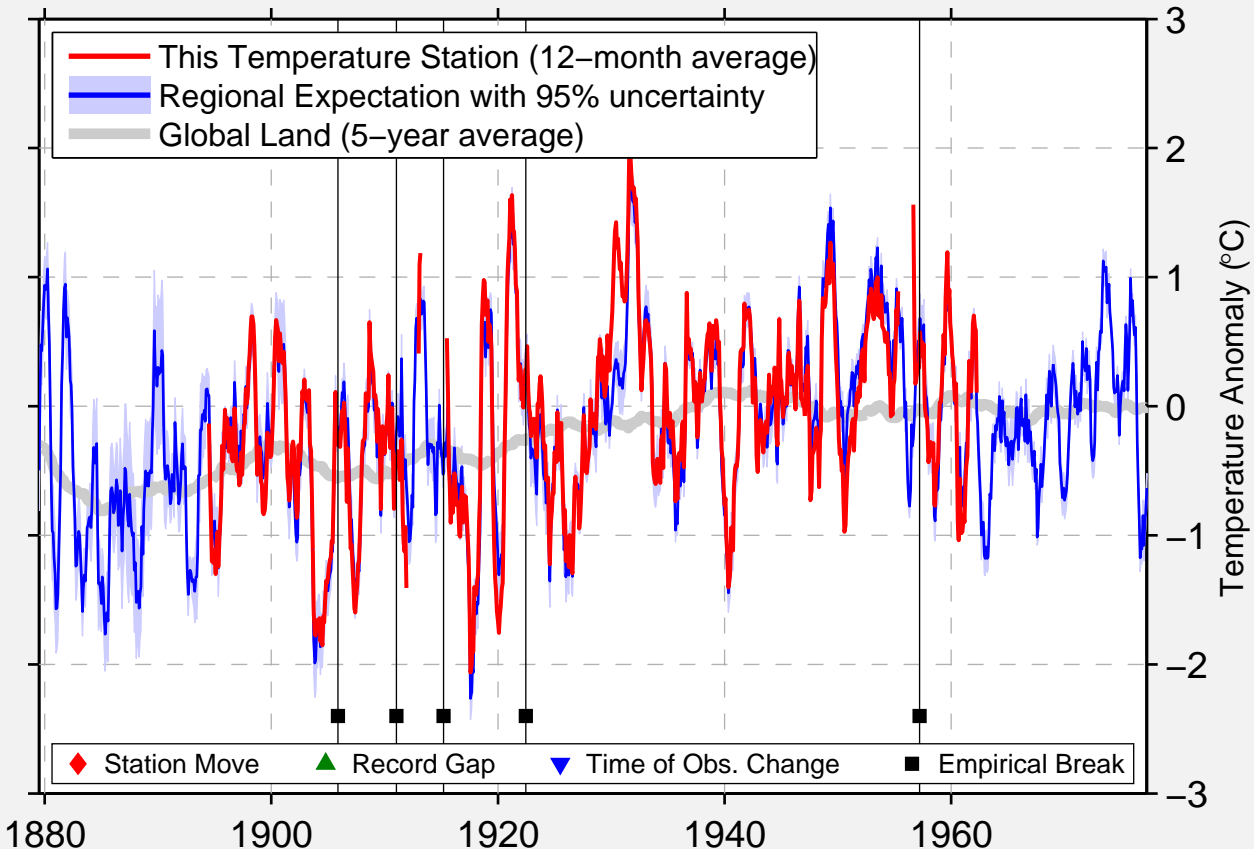

LEBANON 3 W

40.333 N, 76.454 W (United States)

1880

1900

1920

1940

1960

Data Quality Controlled and Aligned at Breakpoints

Berkeley Earth