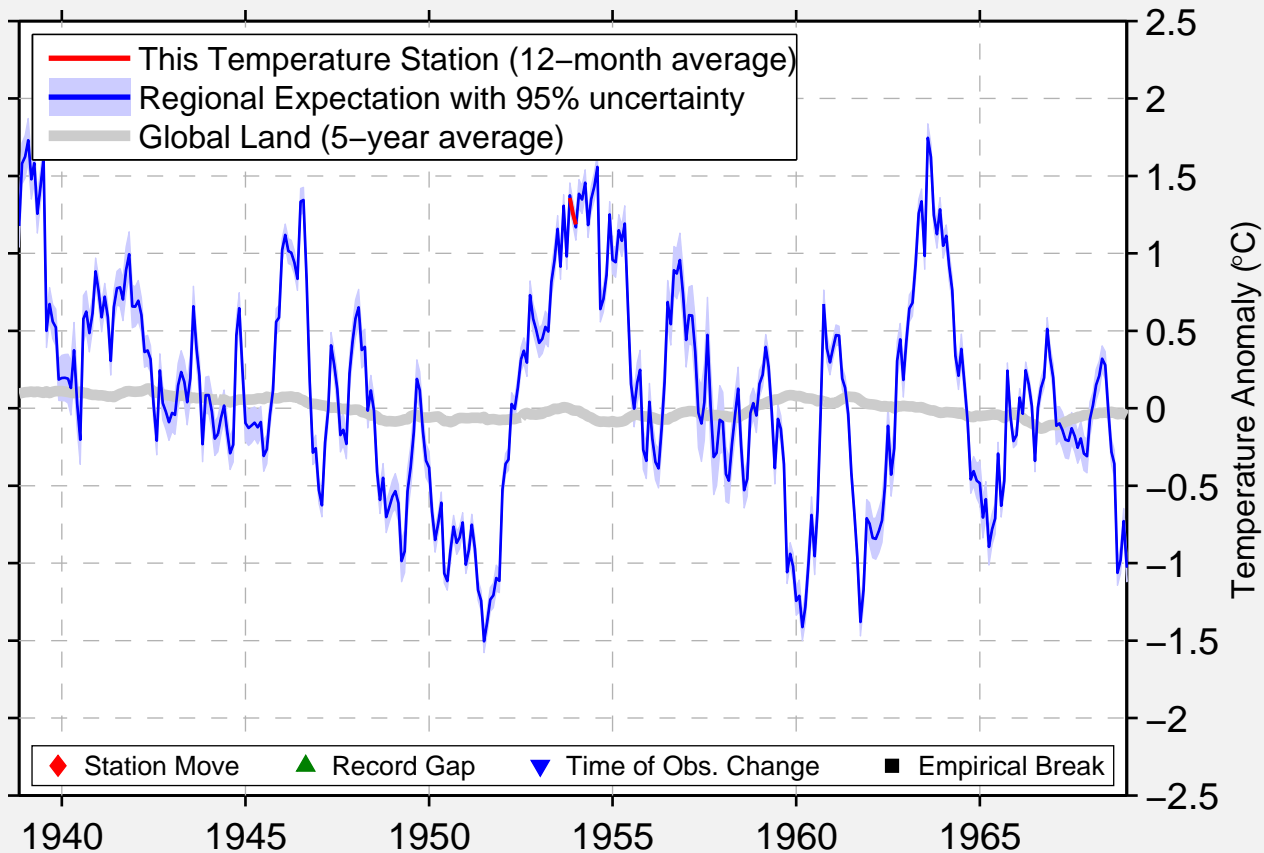

BRUNING STATE AIRPORT

40.333 N, 97.433 W (United States)

Data Quality Controlled and Aligned at Breakpoints

Berkeley Earth