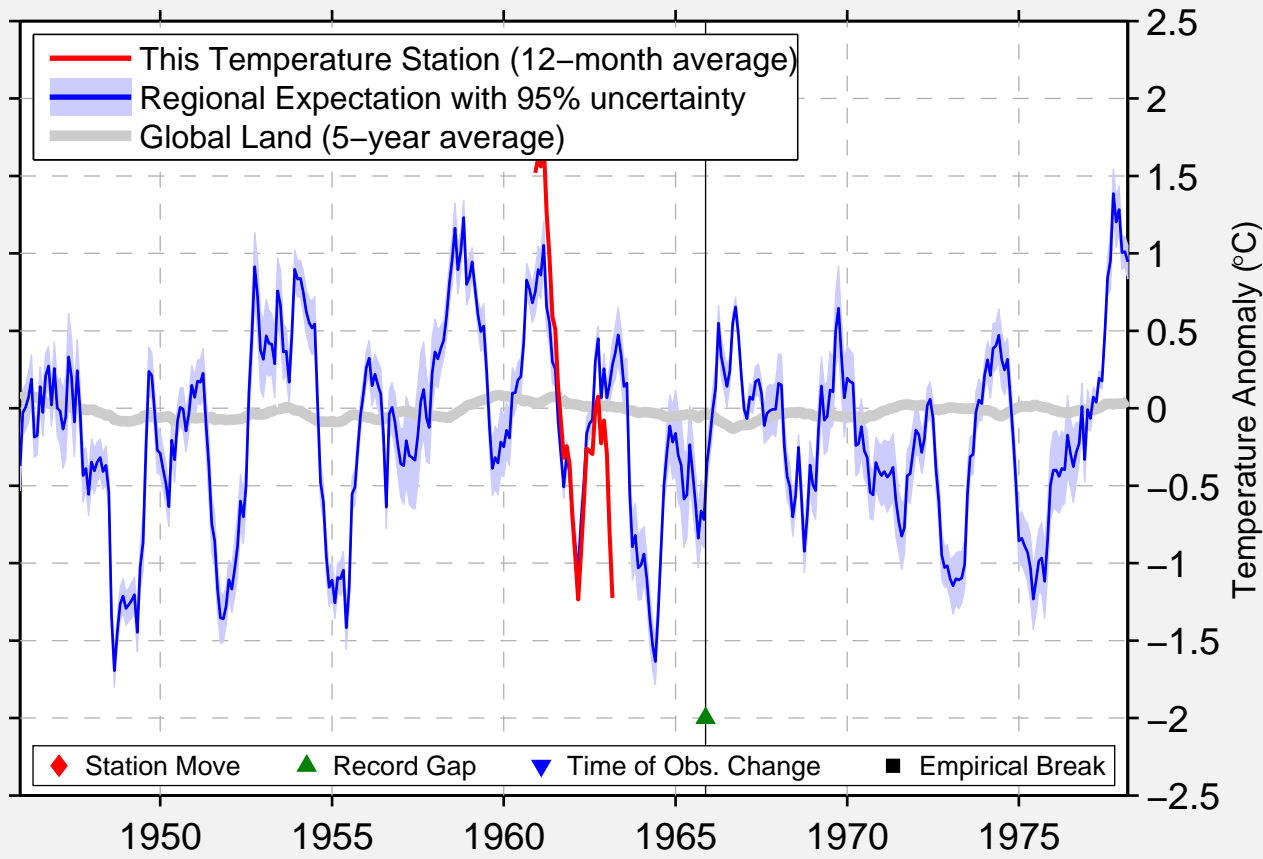

WILLIAMS RANCH

40.333 N, 112.717 W (United States)

Data Quality Controlled and Aligned at Breakpoints

Berkeley Earth