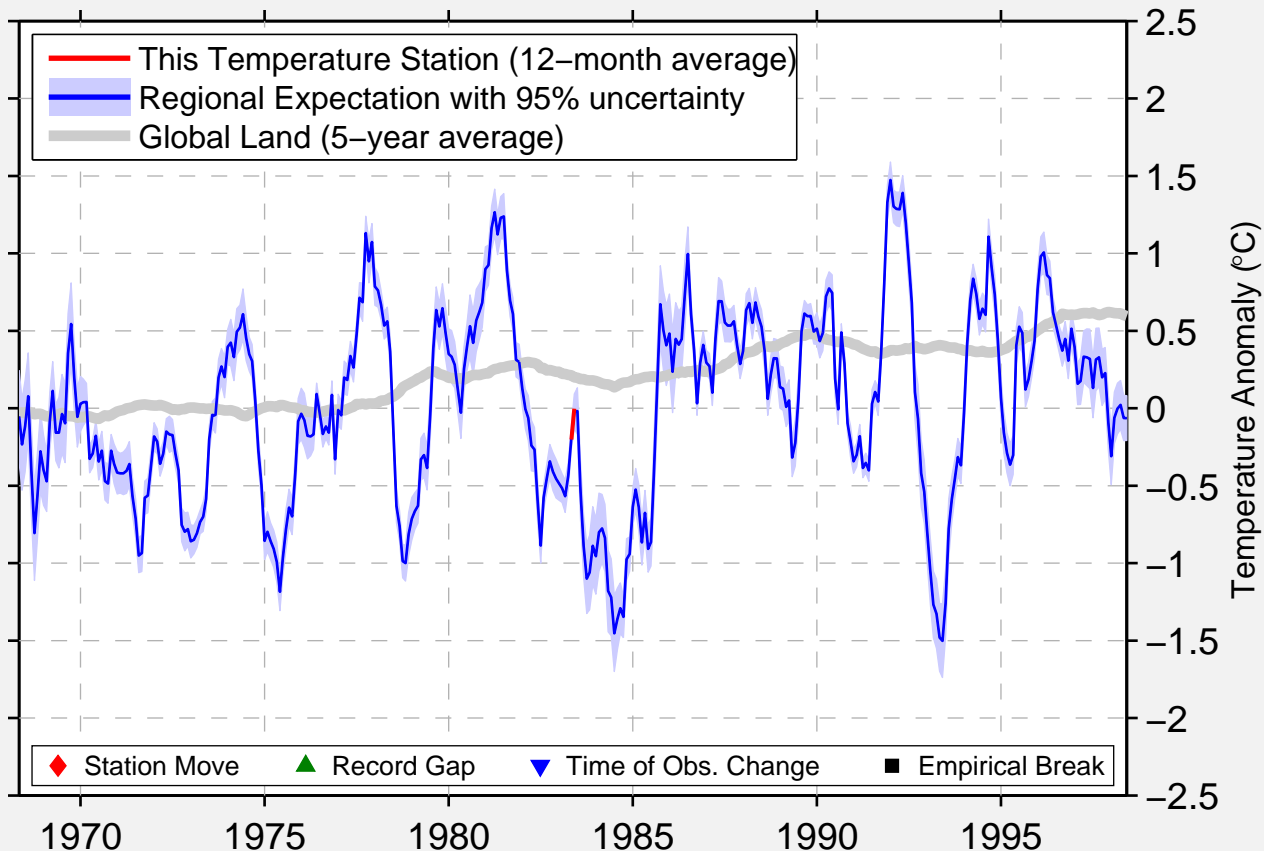

DOLLY VARDEN

40.333 N, 114.517 W (United States)

Data Quality Controlled and Aligned at Breakpoints

Berkeley Earth