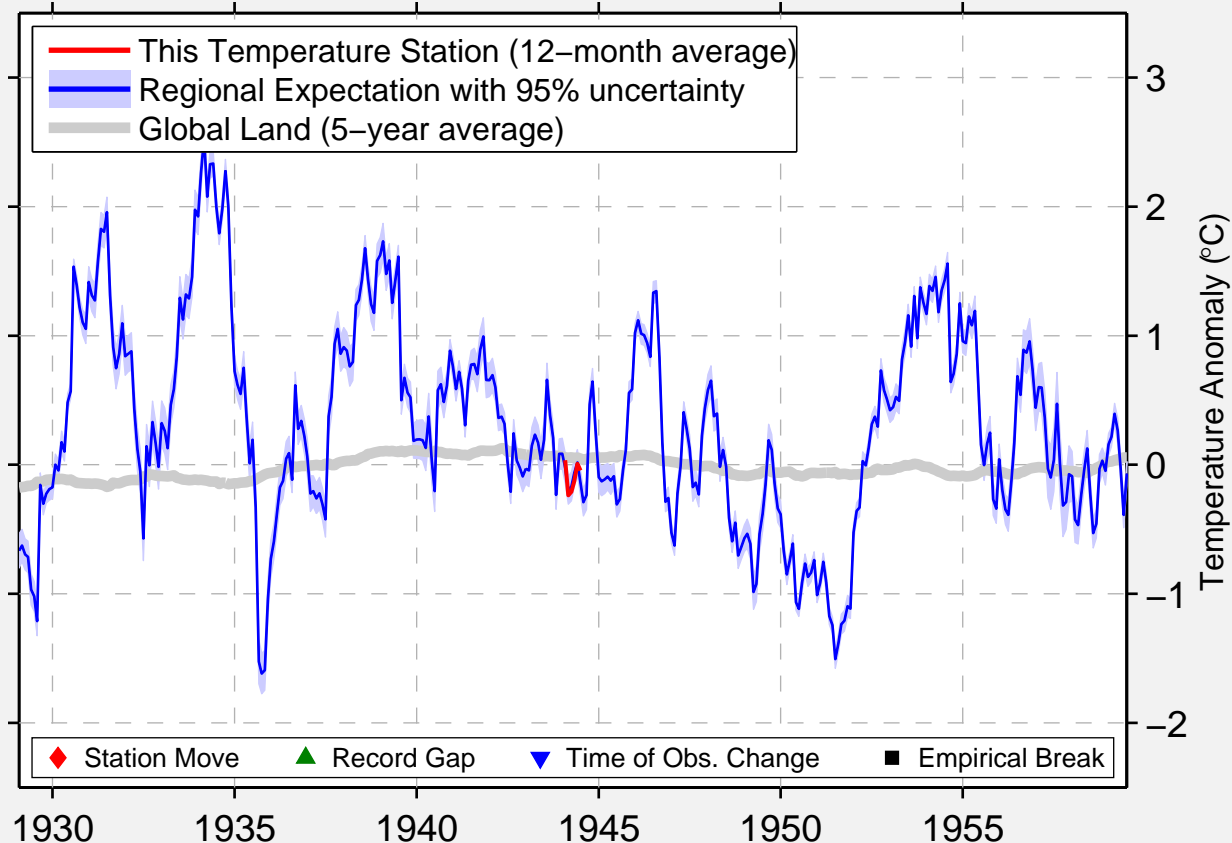

BRUNING NEBRASKA AAF

40.333 N, 97.416 W (United States)

Data Quality Controlled and Aligned at Breakpoints

Berkeley Earth