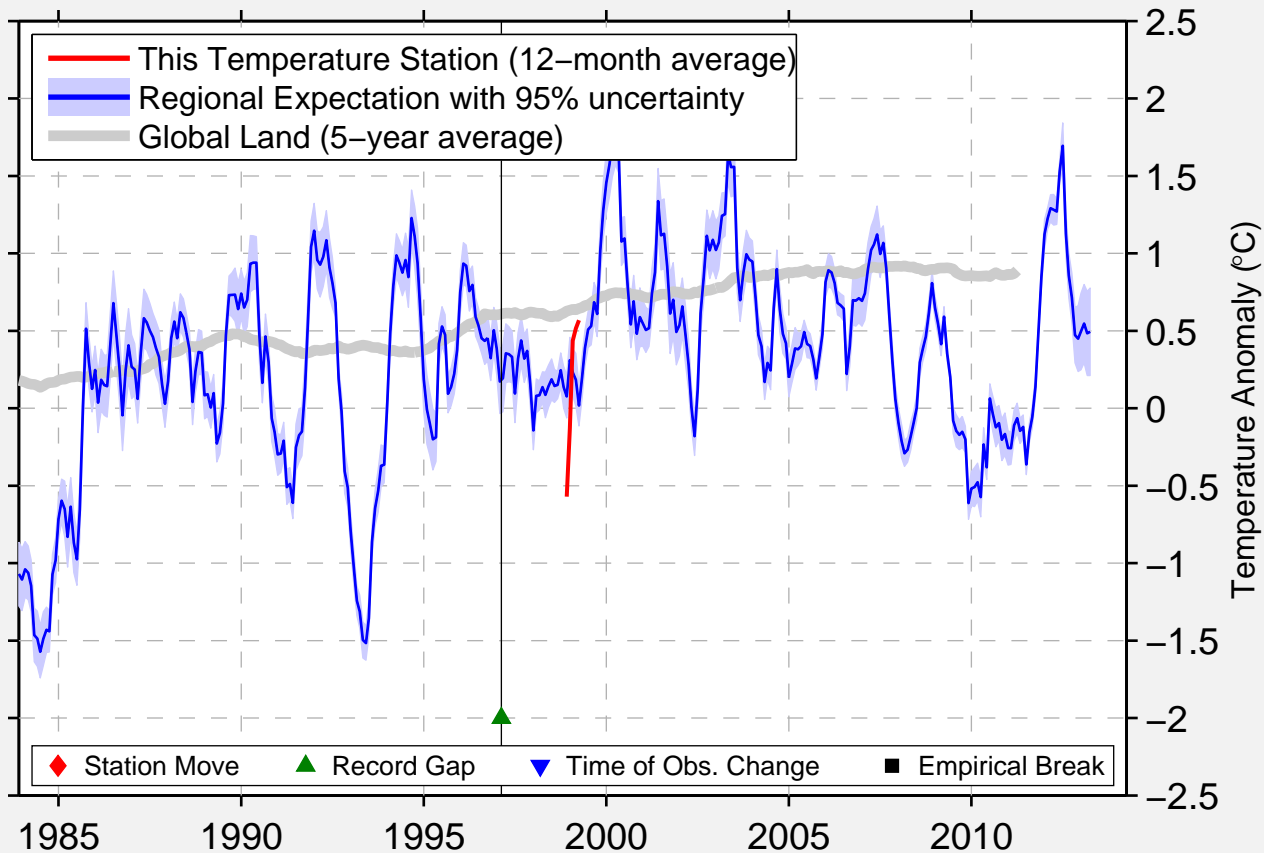

# TOOELE

40.317 N, 112.300 W (United States)

Data Quality Controlled and Aligned at Breakpoints

Berkeley Earth