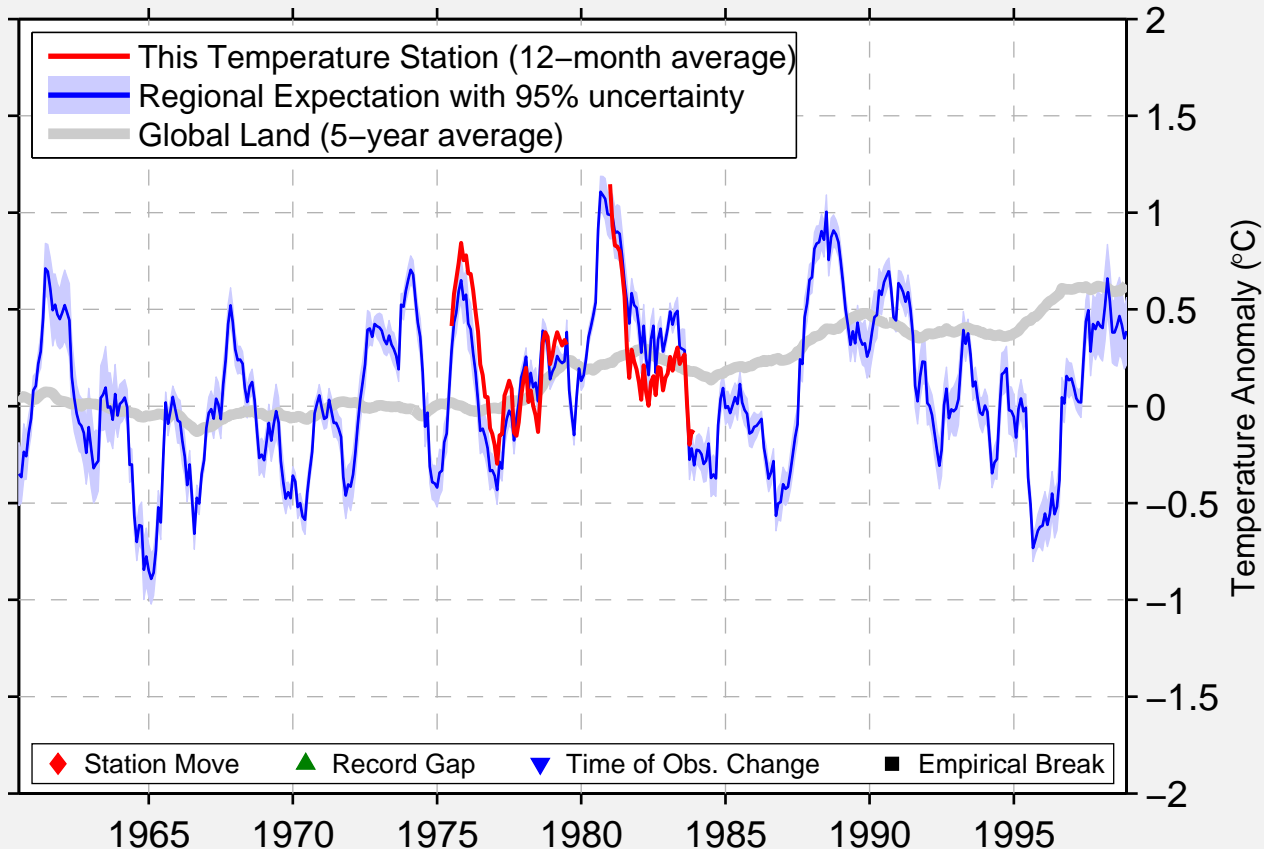

EAST TARWIN (MIRBOO PASTORAL C)

38.522 S, 146.204 E (Australia)

Data Quality Controlled and Aligned at Breakpoints

Berkeley Earth