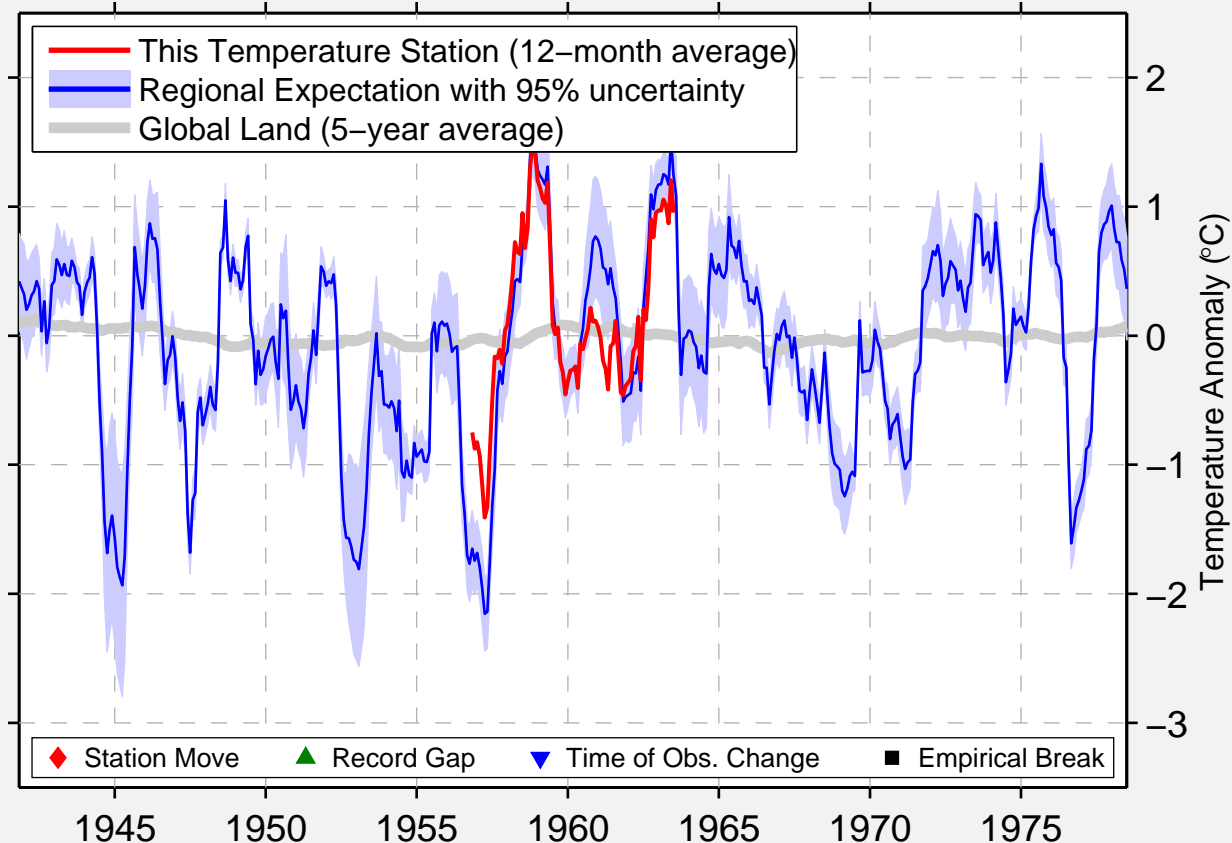

MONGOLIAN STATION CENTRAL

47.600 N, 107.500 E (Mongolia)

◆ Station Move ▲ Record Gap ▼ Time of Obs. Change ■ Empirical Break