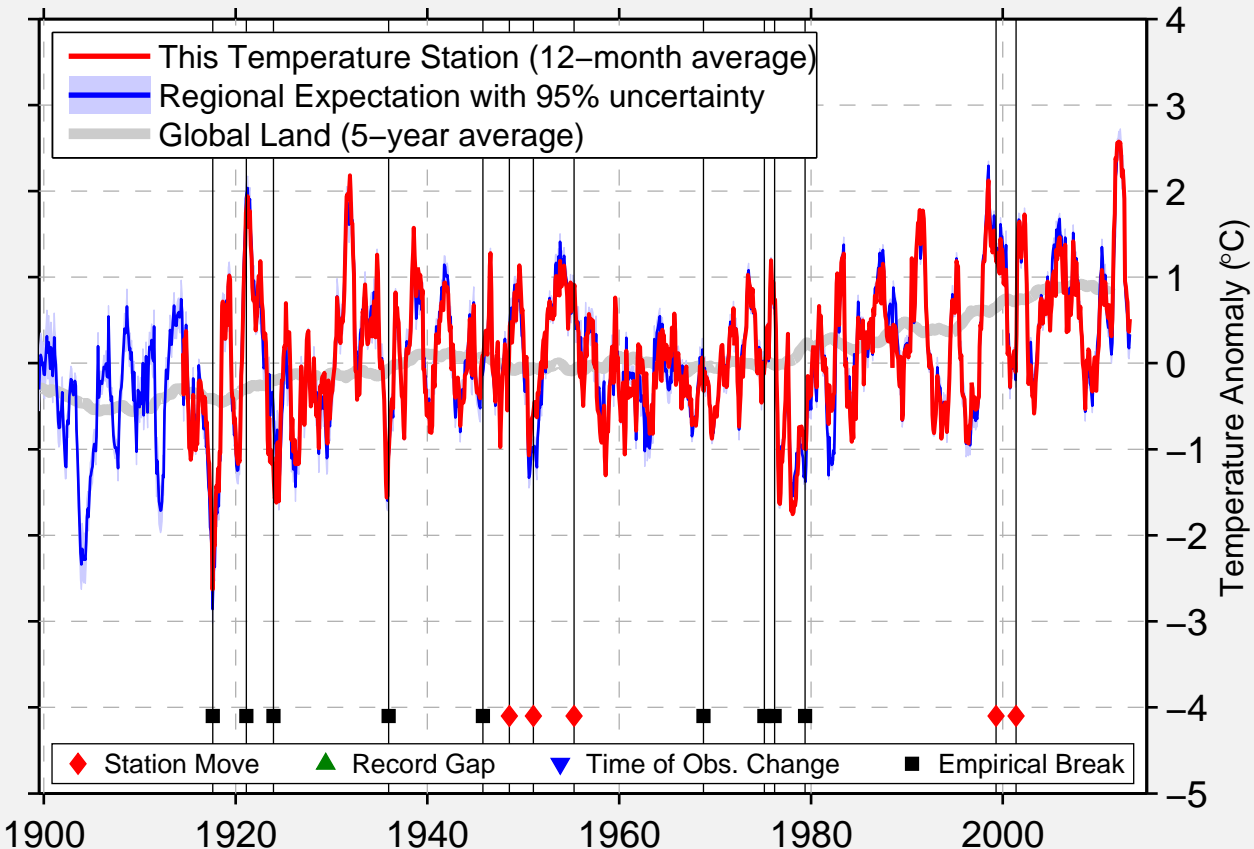

# FRANKFORT DISPOSAL PLANT

40.304 N, 86.500 W (United States)

1900 1920 1940 1960 1980 2000

Data Quality Controlled and Aligned at Breakpoints

Berkeley Earth