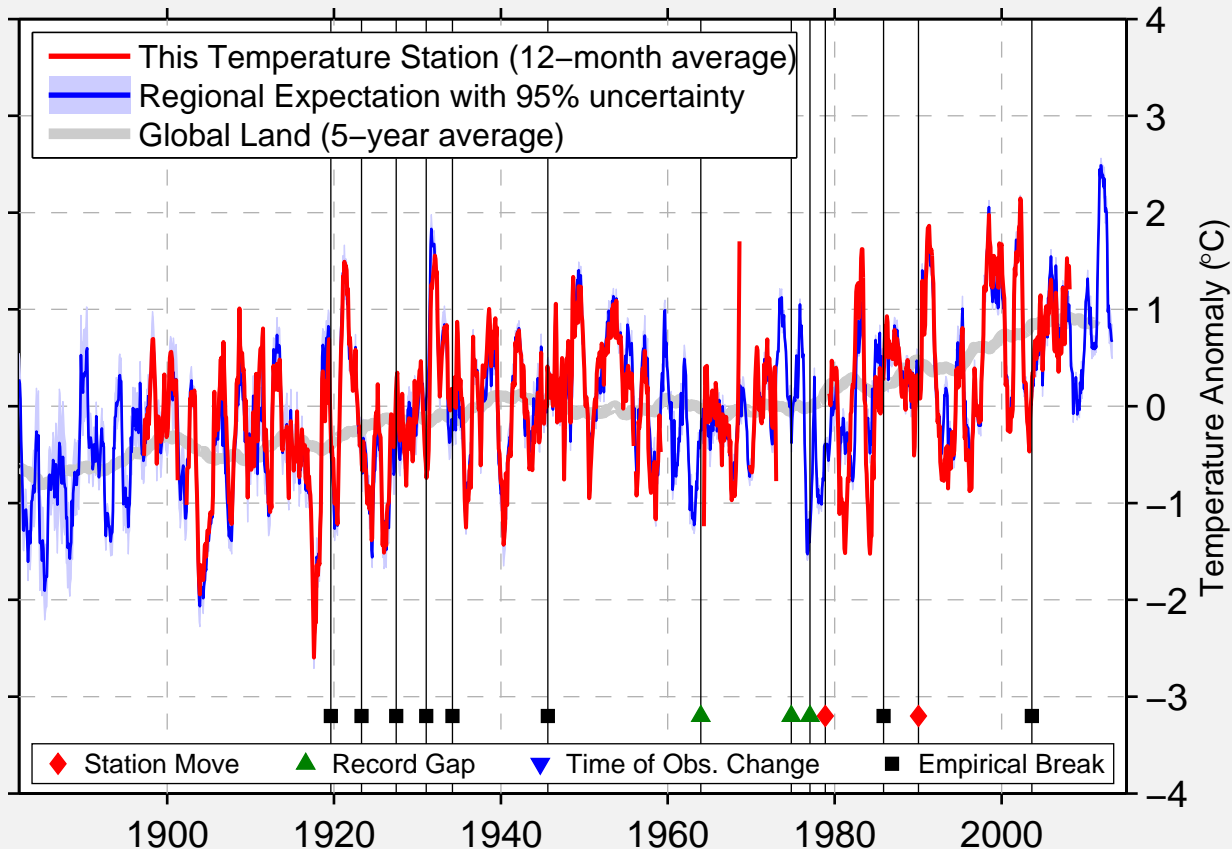

DERRY 4 SW

40.300 N, 79.333 W (United States)

Data Quality Controlled and Aligned at Breakpoints

Berkeley Earth