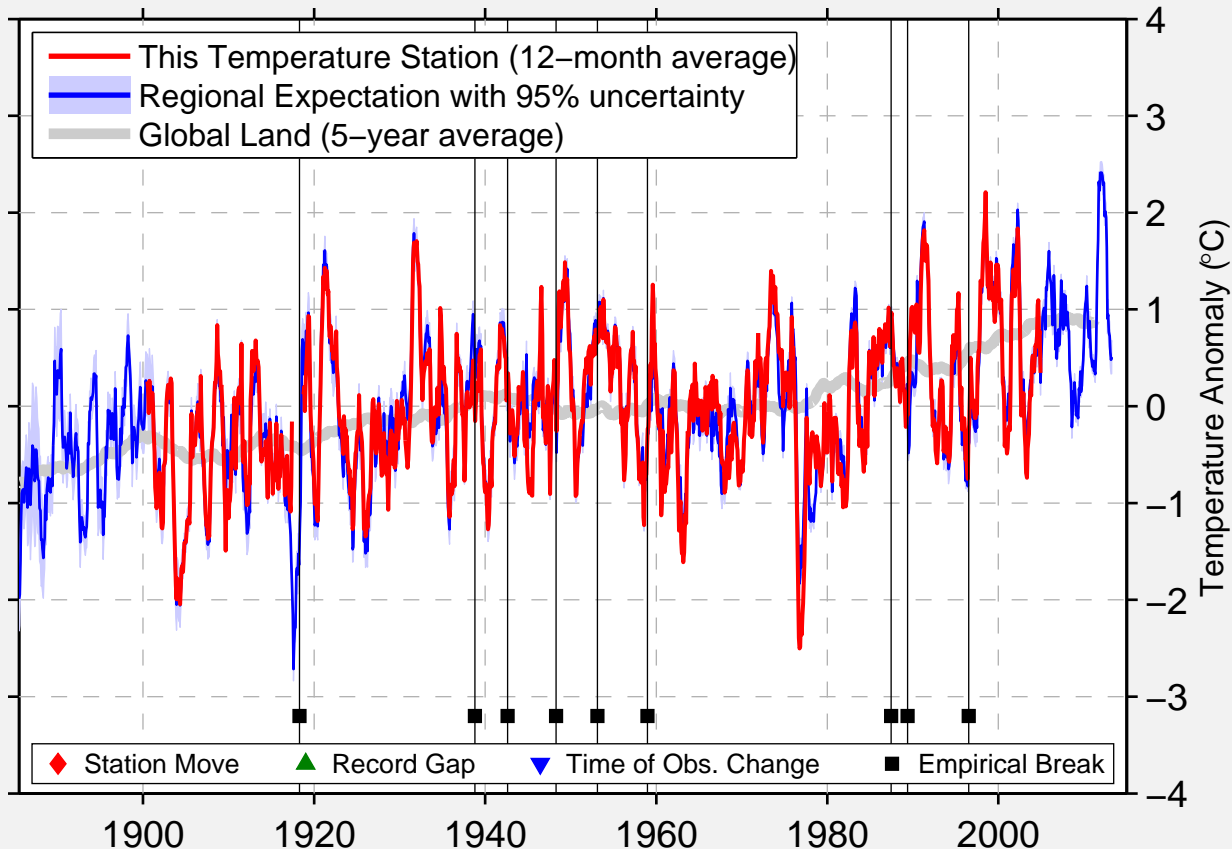

PITTSBURGH, PA

40.300 N, 80.130 W (United States)

Data Quality Controlled and Aligned at Breakpoints

Berkeley Earth