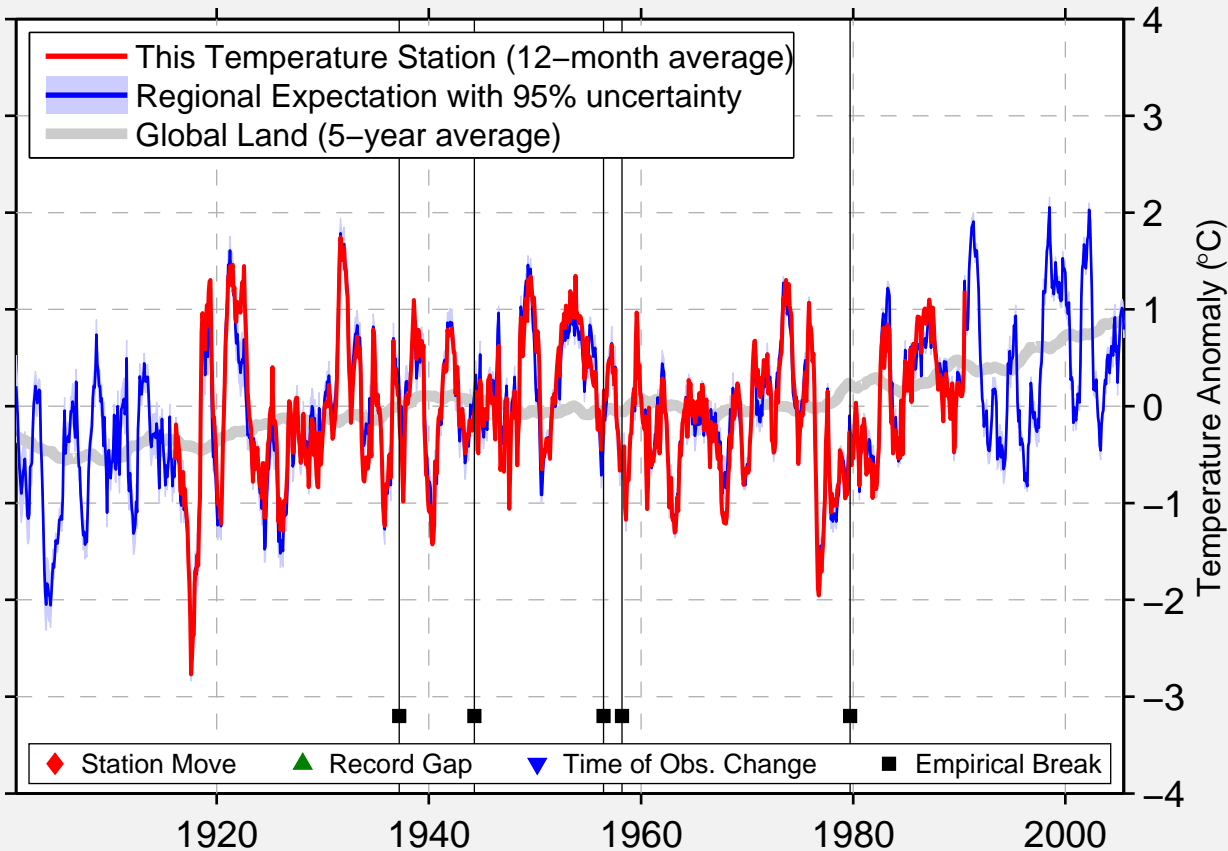

# COSHOCTON-WPC-PLANT

40.300 N, 81.900 W (United States)

Data Quality Controlled and Aligned at Breakpoints

Berkeley Earth