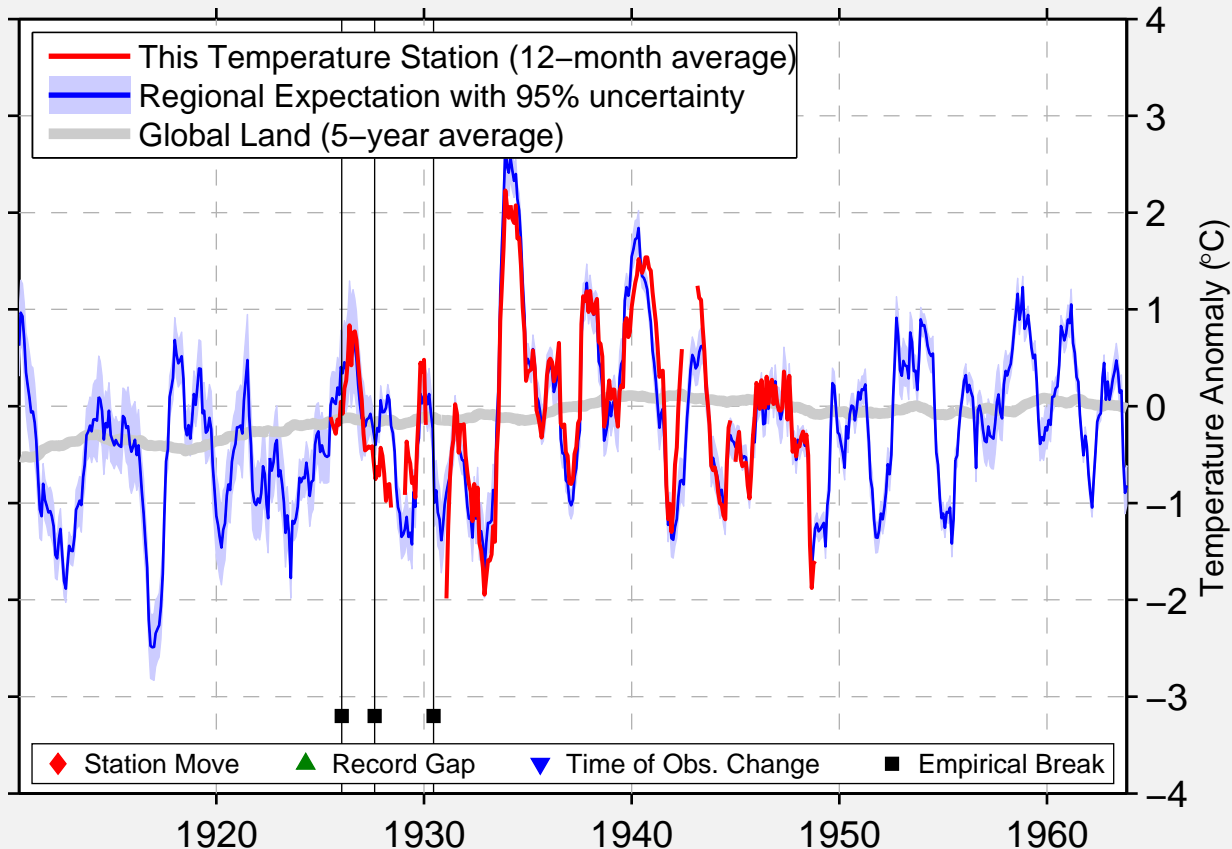

ORRS RANCH

40.300 N, 112.750 W (United States)

Data Quality Controlled and Aligned at Breakpoints

Berkeley Earth