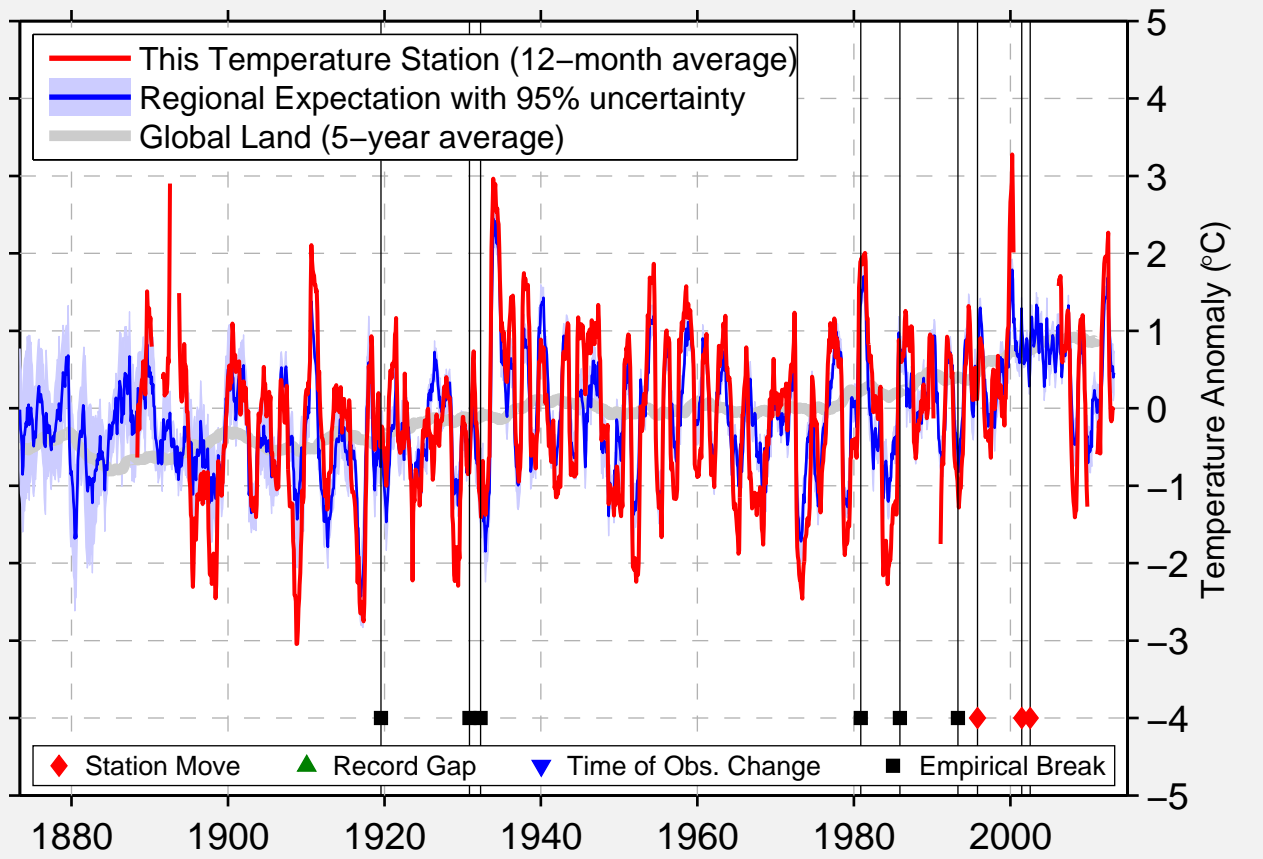

# FORT DUCHESNE

40.282 N, 109.868 W (United States)

Data Quality Controlled and Aligned at Breakpoints

Berkeley Earth