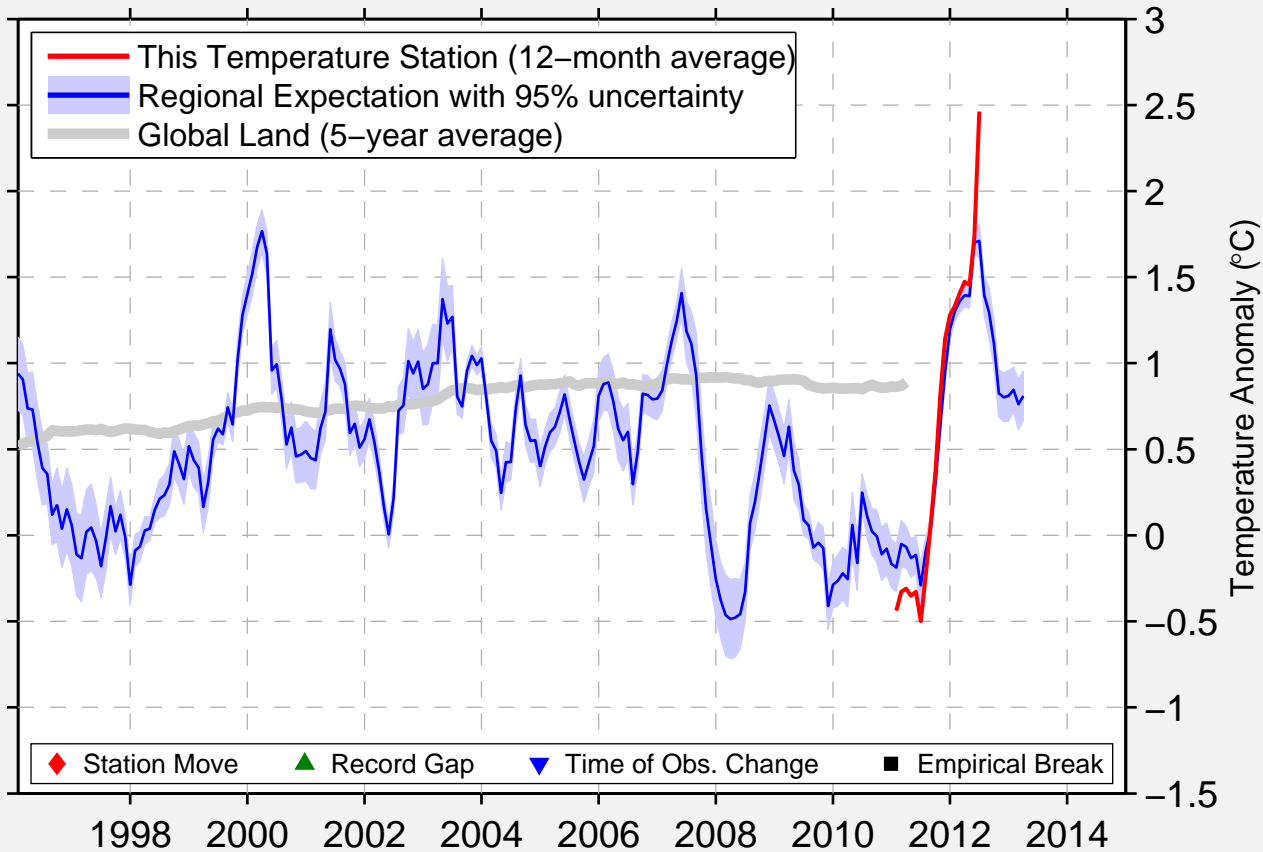

# PROVO 22 E

40.282 N, 111.240 W (United States)

◆ Station Move    ▲ Record Gap    ▼ Time of Obs. Change    ■ Empirical Break