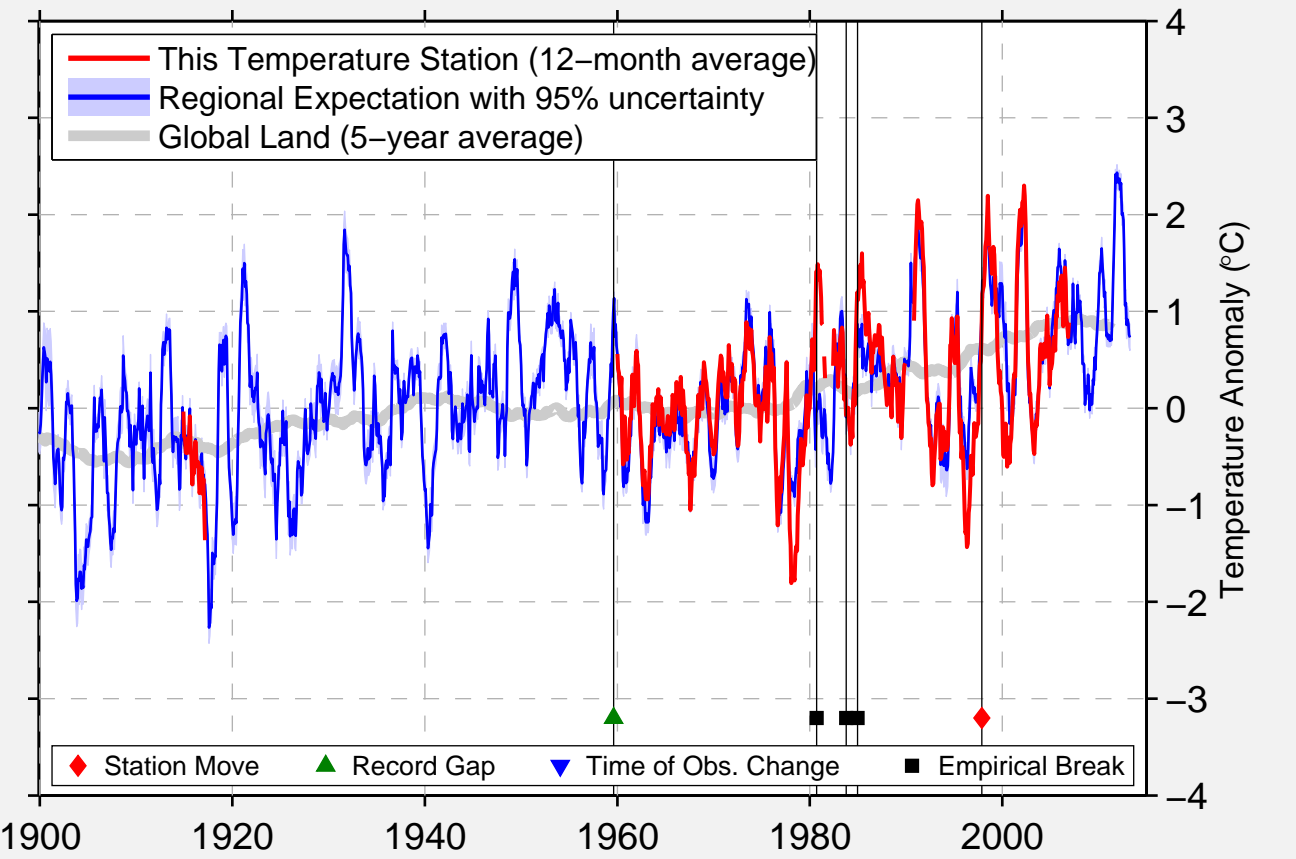

BLOSERVILLE 1 N

40.264 N, 77.364 W (United States)

Data Quality Controlled and Aligned at Breakpoints

Berkeley Earth