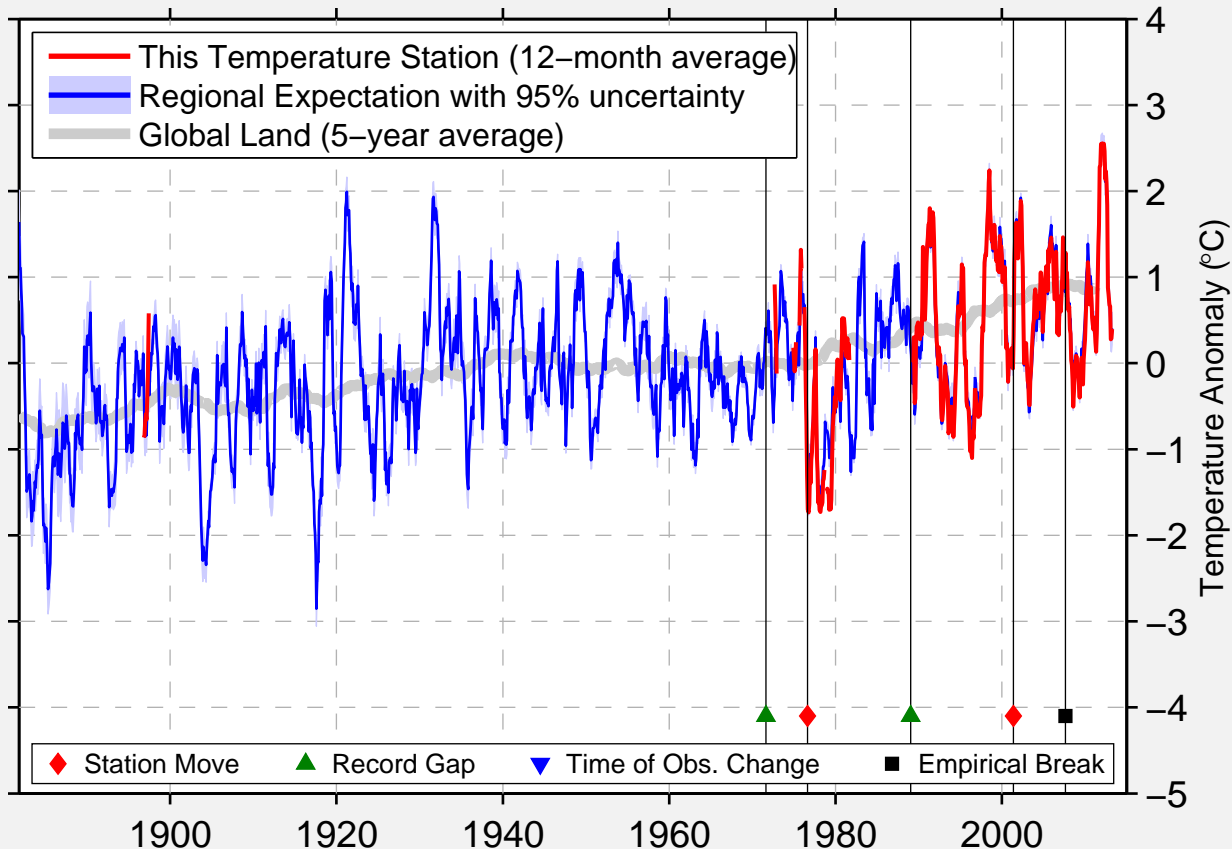

# TIPTON HIGHWAY GARAGE

40.253 N, 86.088 W (United States)

Data Quality Controlled and Aligned at Breakpoints

Berkeley Earth