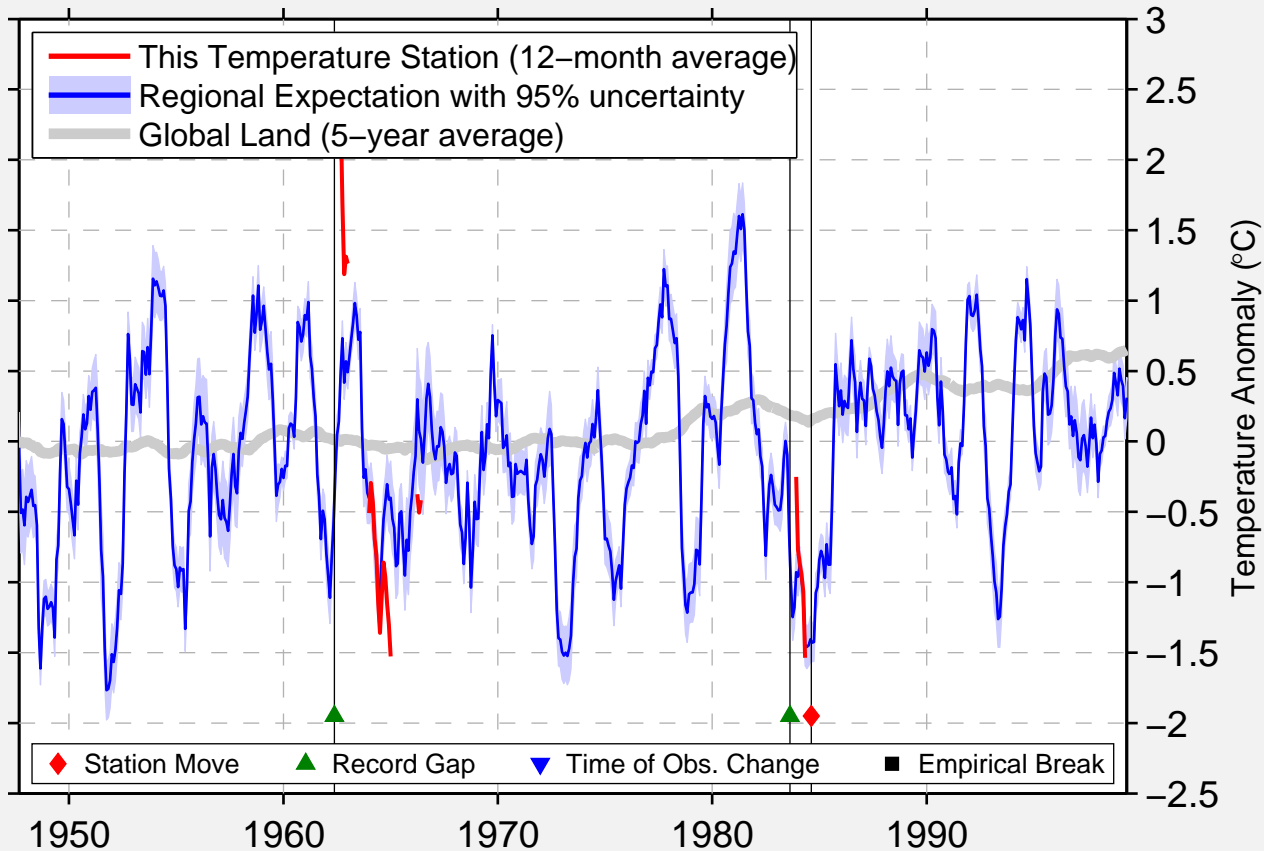

STRAWBERRY HIGHWAY STN

40.248 N, 111.150 W (United States)

Data Quality Controlled and Aligned at Breakpoints

Berkeley Earth