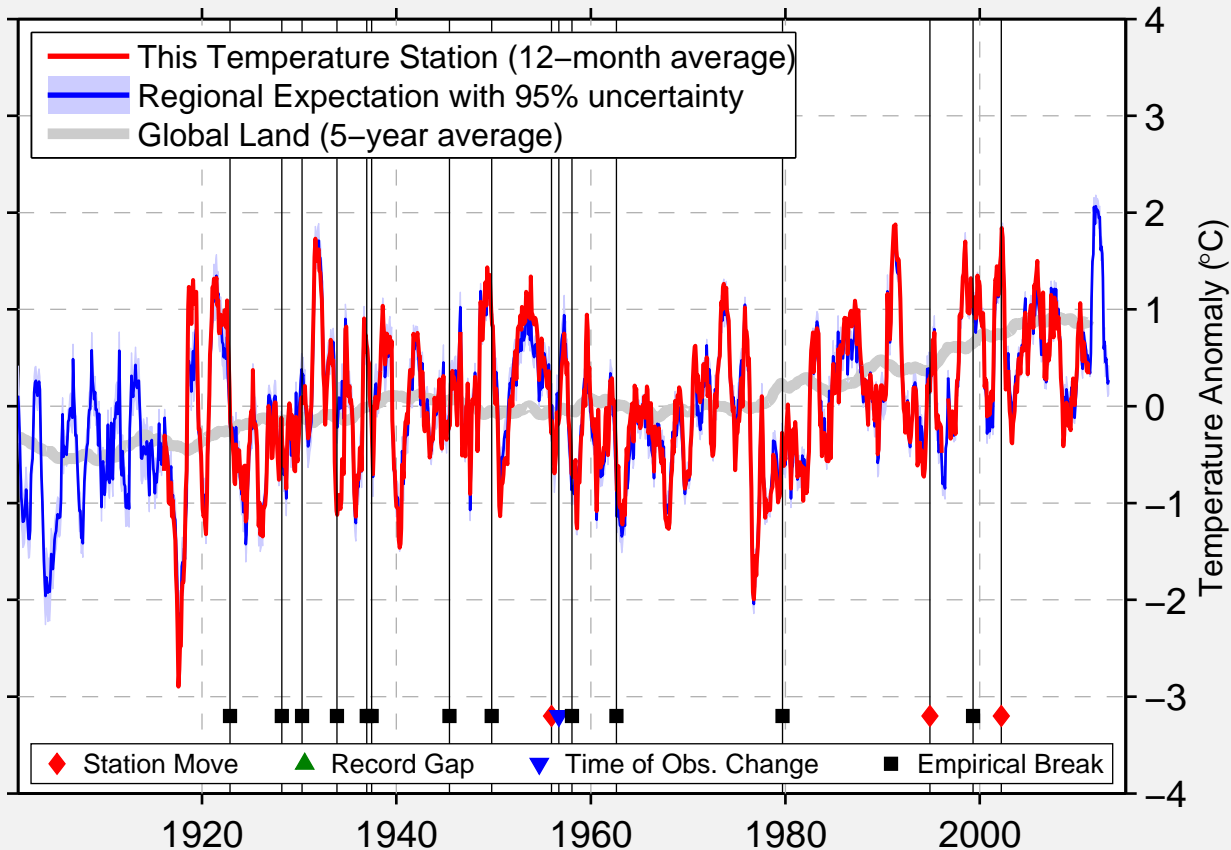

COSHOCTON WPC PLANT

40.240 N, 81.871 W (United States)

Data Quality Controlled and Aligned at Breakpoints

Berkeley Earth