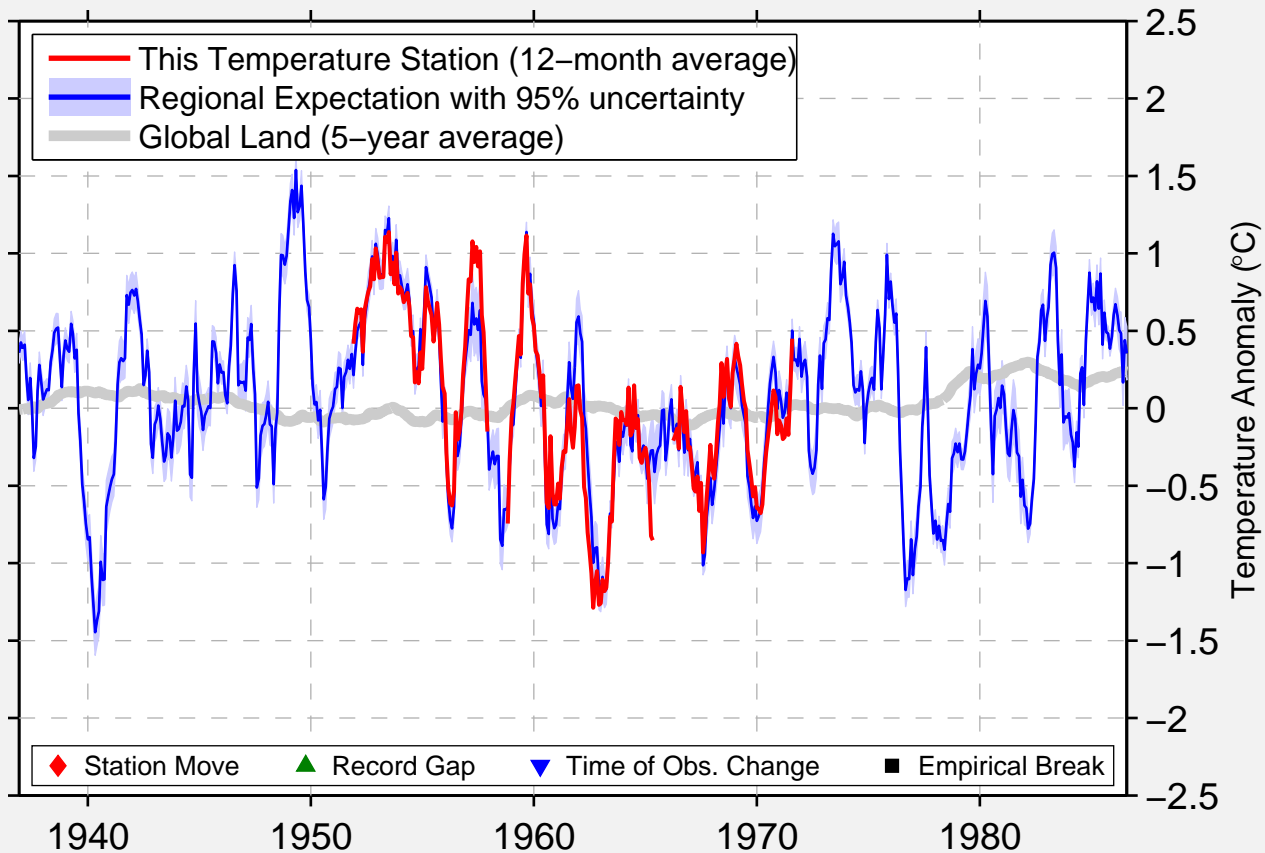

MOUNT GREटना 2 SE

40.233 N, 76.433 W (United States)

Data Quality Controlled and Aligned at Breakpoints

Berkeley Earth