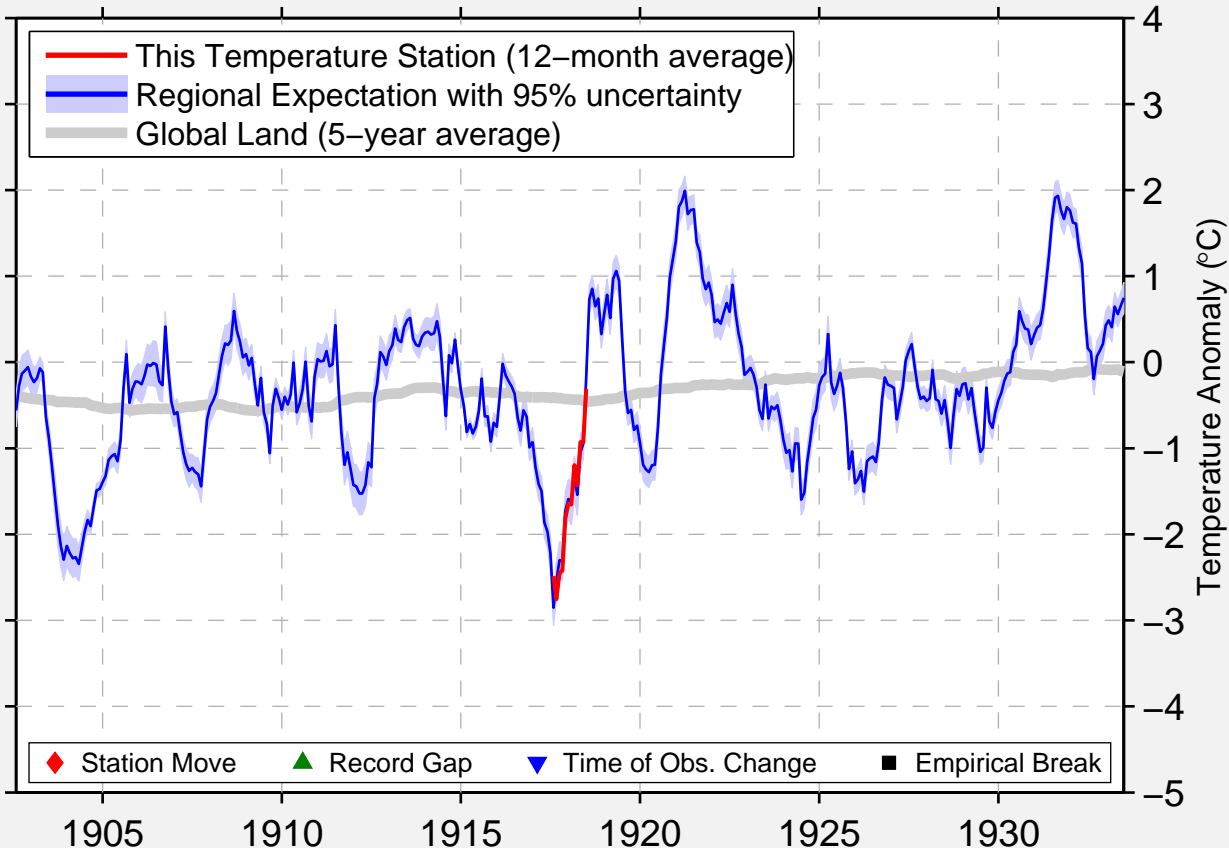

# VERSAILLES

40.220 N, 84.482 W (United States)

Data Quality Controlled and Aligned at Breakpoints

Berkeley Earth