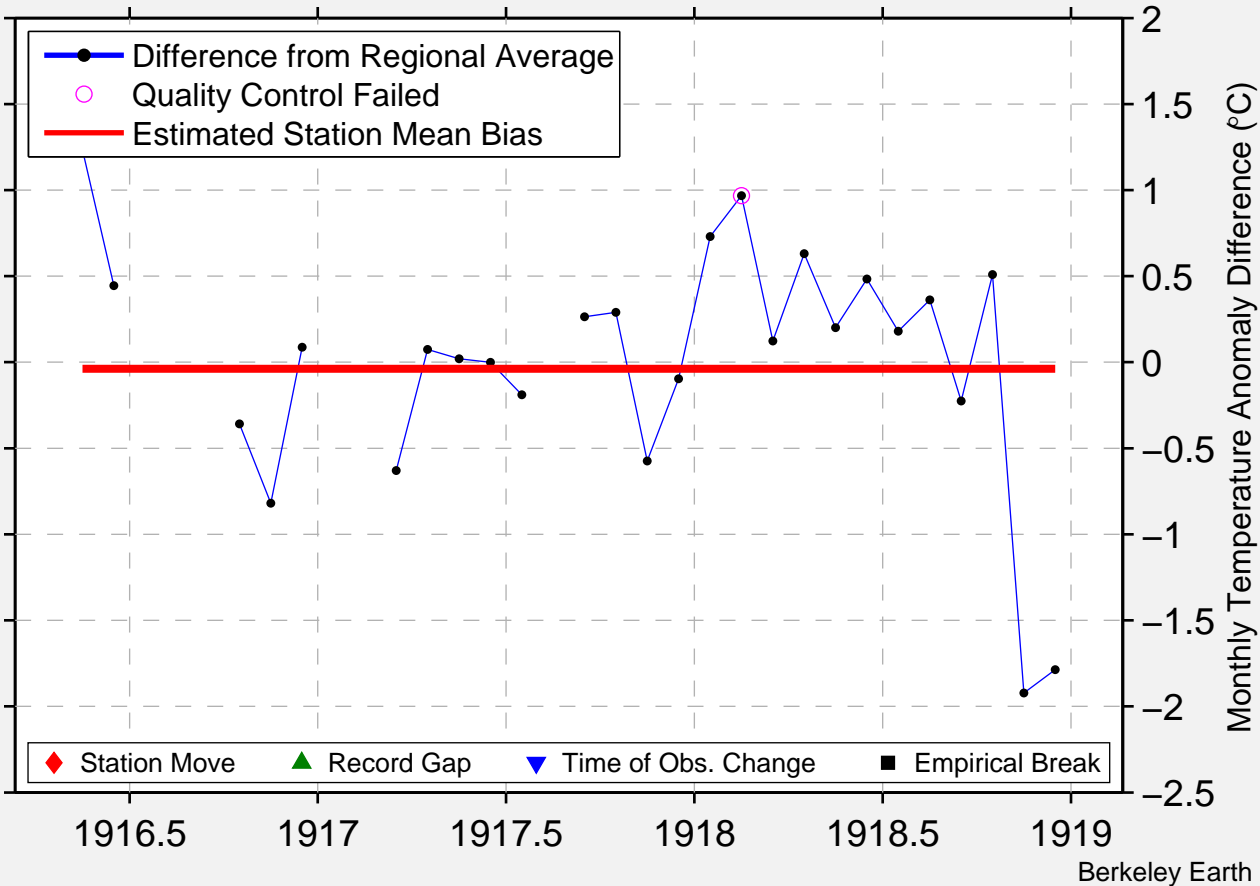

# VERSAILLES

Difference of Station Temperature Data from Regional Average

◆ Station Move    ▲ Record Gap    ▼ Time of Obs. Change    ■ Empirical Break