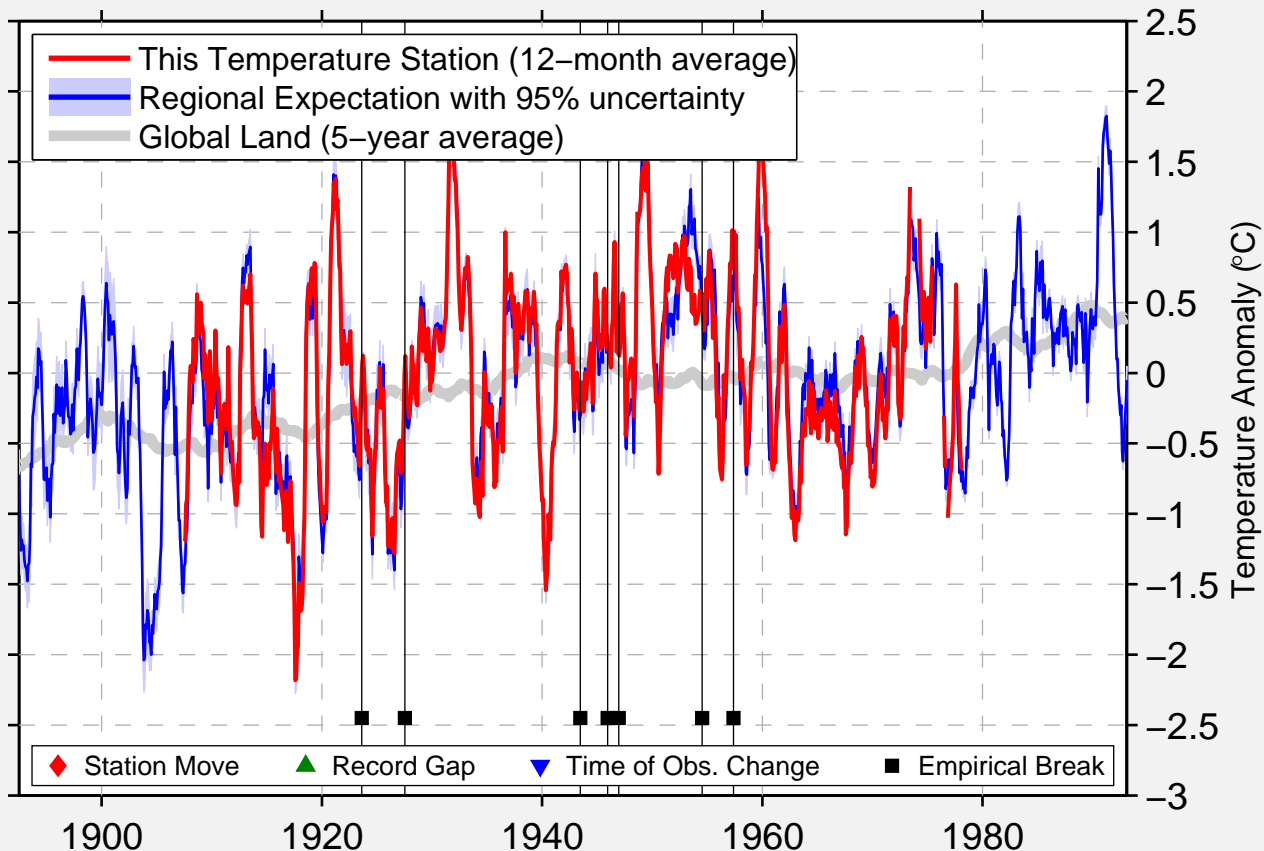

GEORGE SCHOOL

40.217 N, 74.933 W (United States)

Data Quality Controlled and Aligned at Breakpoints

Berkeley Earth