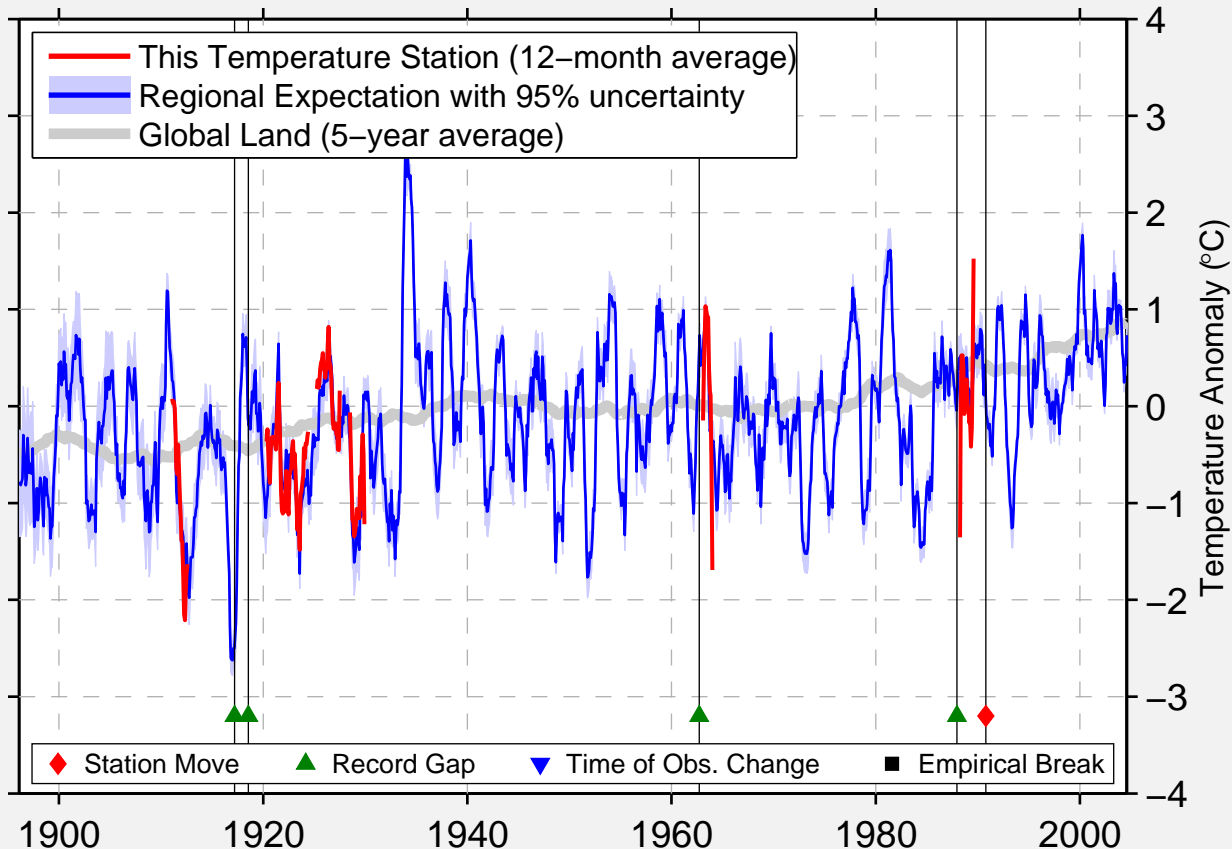

# FRUITLAND 1 ENE

40.217 N, 110.833 W (United States)

Data Quality Controlled and Aligned at Breakpoints

Berkeley Earth