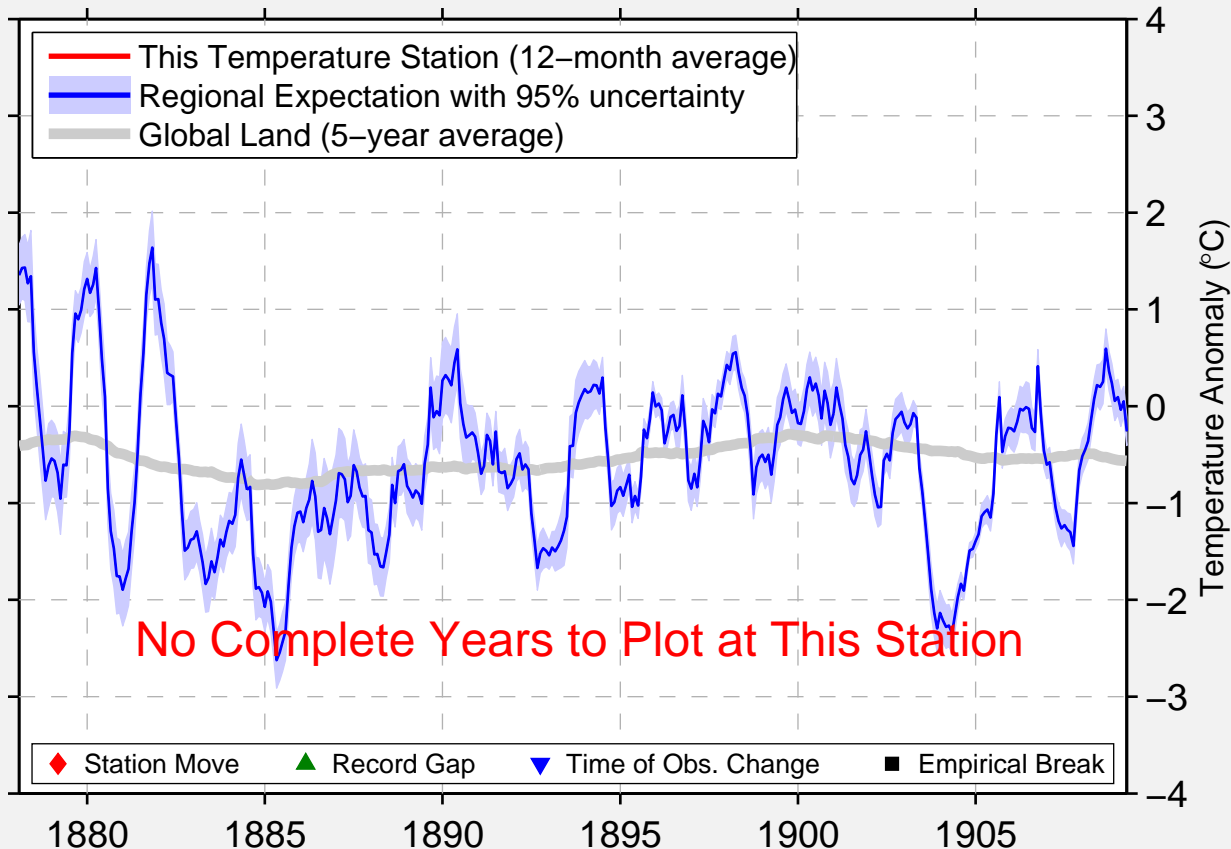

UNION CITY

40.200 N, 84.800 W (United States)

No Complete Years to Plot at This Station