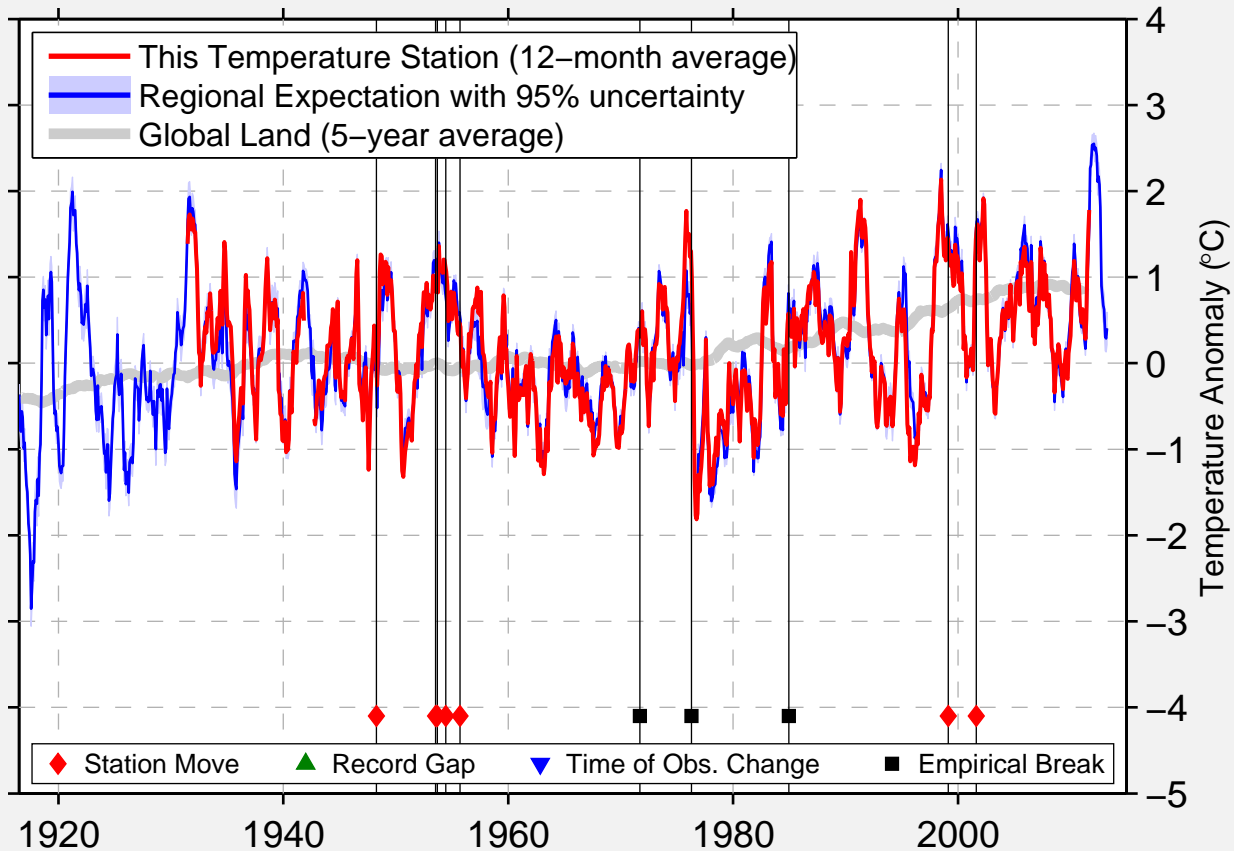

WINCHESTER AIRPORT 3 E

40.182 N, 84.917 W (United States)

Data Quality Controlled and Aligned at Breakpoints

Berkeley Earth