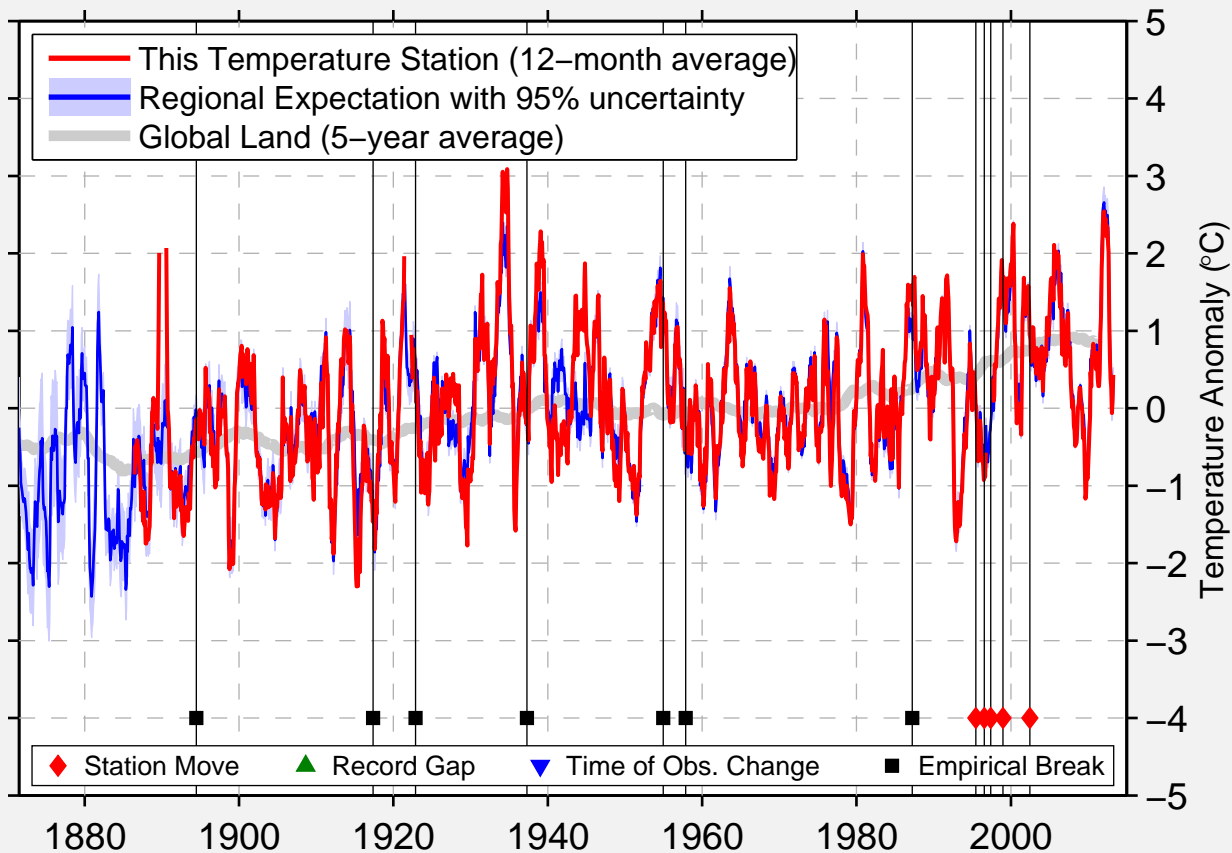

# HEBRON

40.175 N, 97.583 W (United States)

Data Quality Controlled and Aligned at Breakpoints

Berkeley Earth