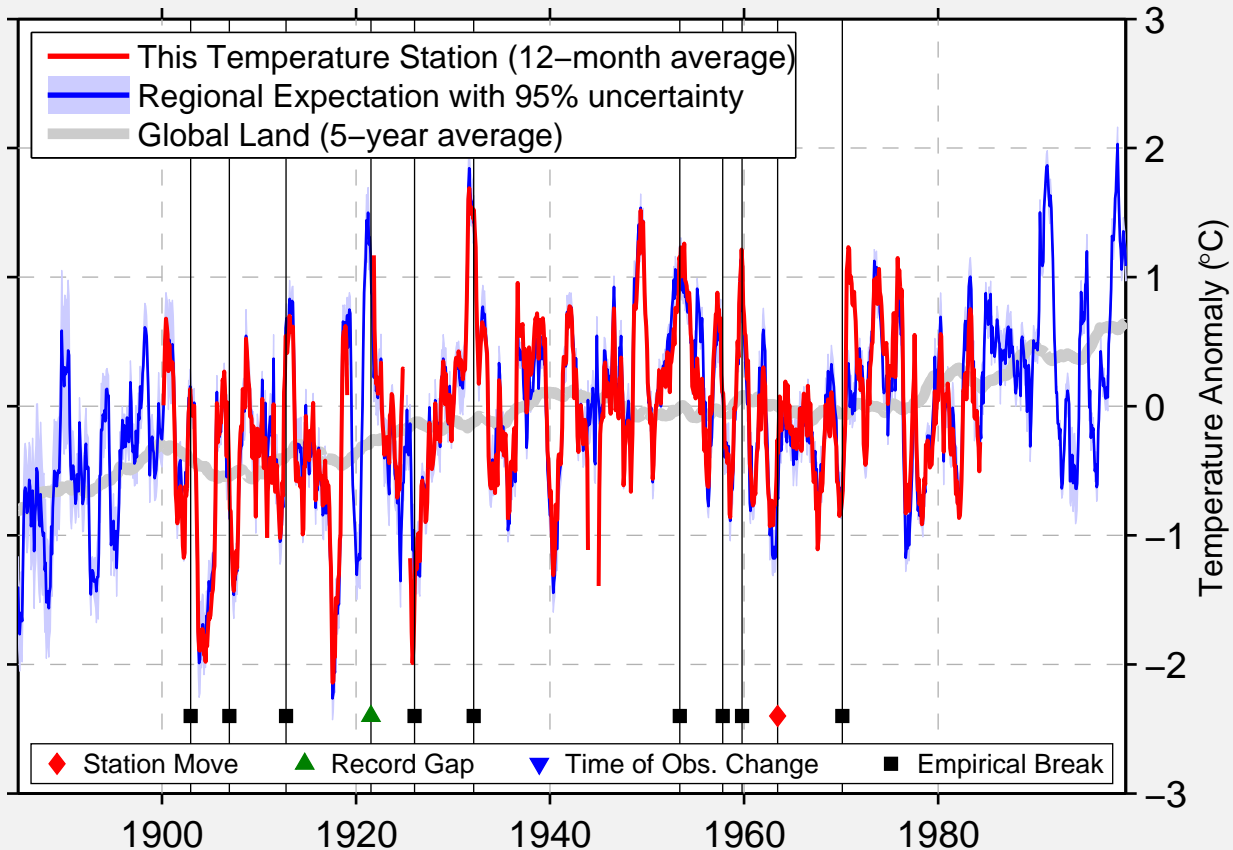

EPHRATA

40.167 N, 76.167 W (United States)

Data Quality Controlled and Aligned at Breakpoints

Berkeley Earth