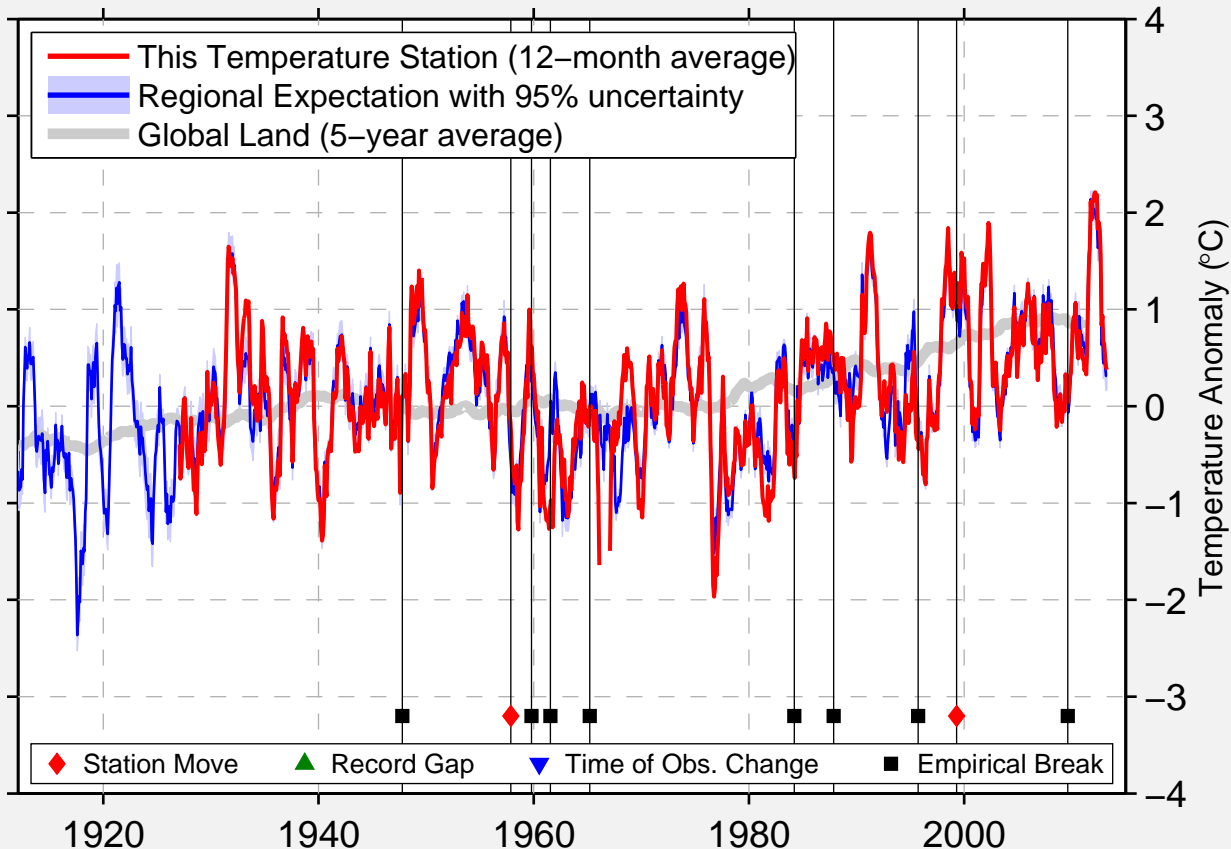

DONORA 1 SW

40.164 N, 79.869 W (United States)

Data Quality Controlled and Aligned at Breakpoints

Berkeley Earth