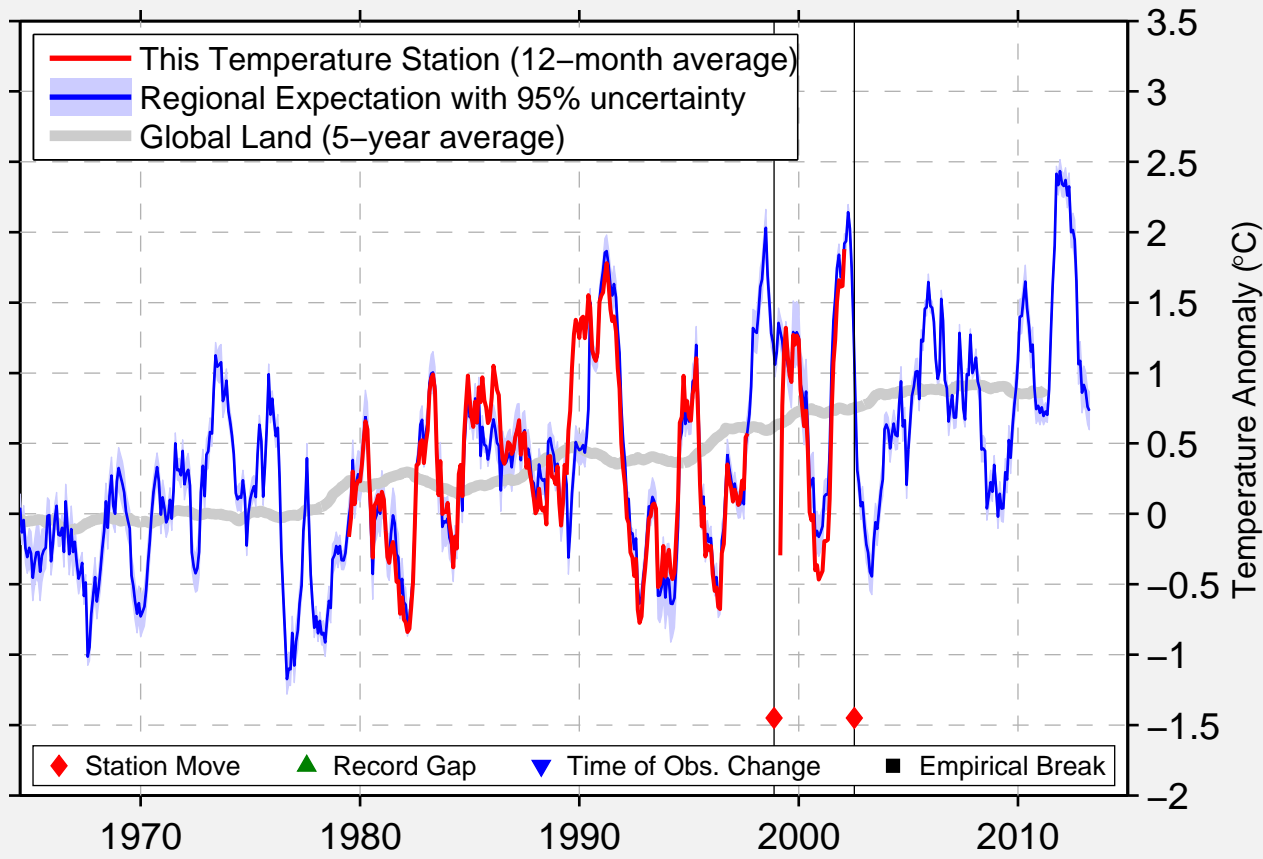

HOPEWELL FURNACE NHS

40.159 N, 75.886 W (United States)

Data Quality Controlled and Aligned at Breakpoints

Berkeley Earth