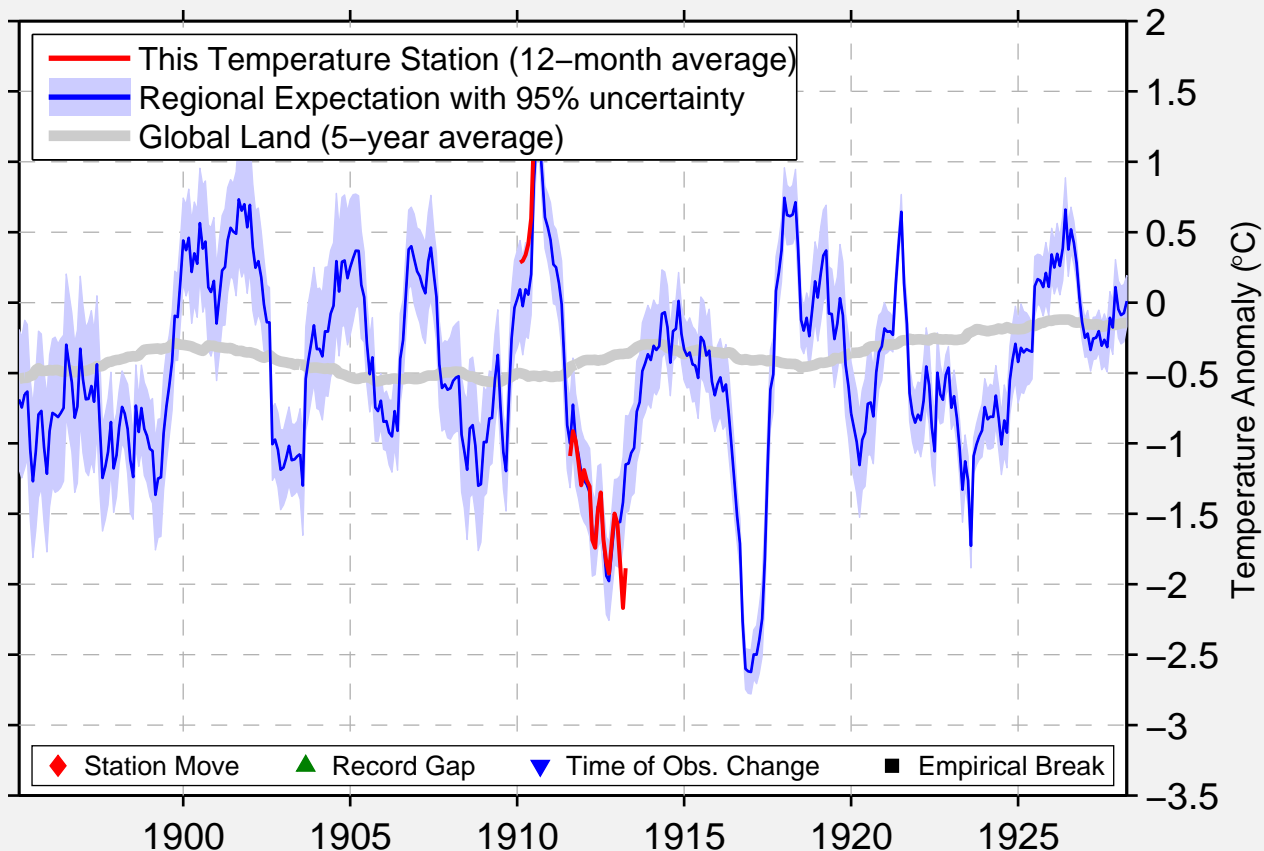

# STRAWBERRY TUNNEL WEST

40.150 N, 111.233 W (United States)

Data Quality Controlled and Aligned at Breakpoints

Berkeley Earth