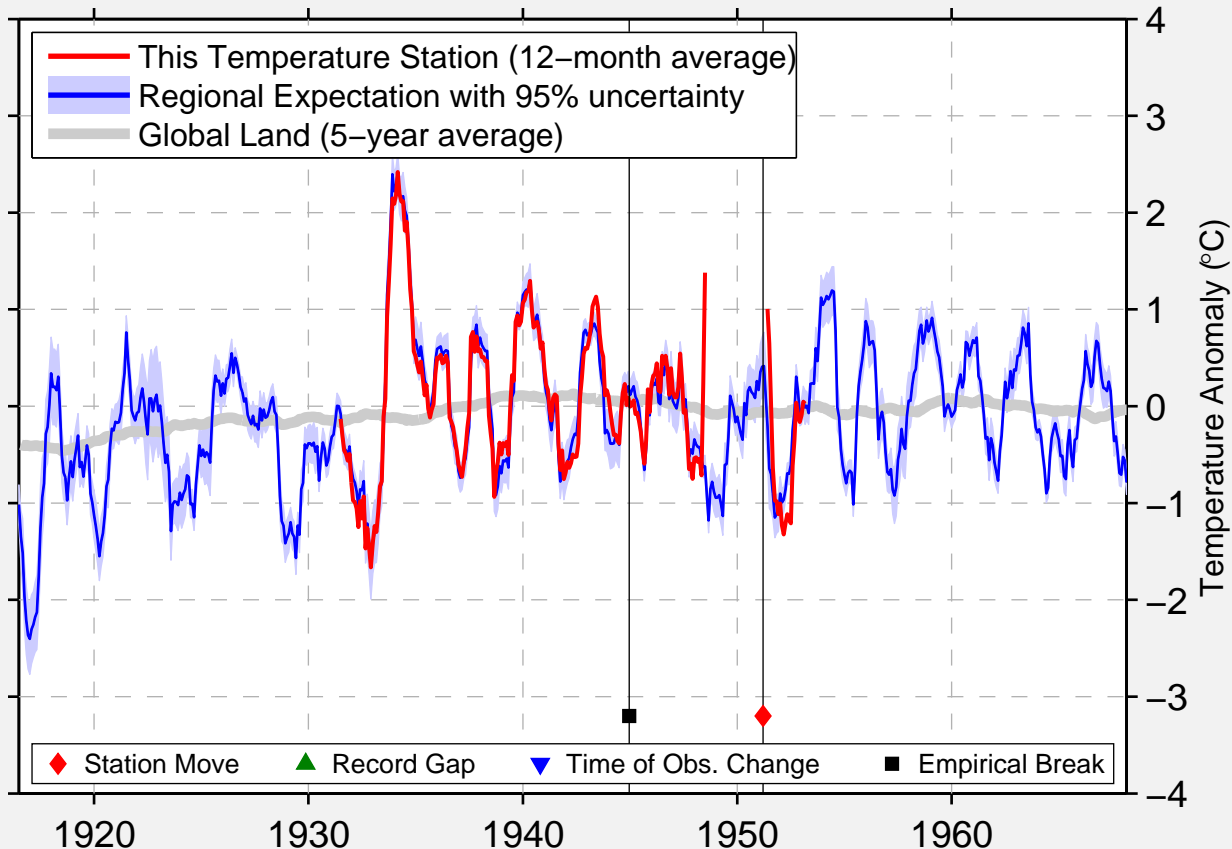

MEEKER 10 NW

40.133 N, 107.983 W (United States)

Data Quality Controlled and Aligned at Breakpoints

Berkeley Earth