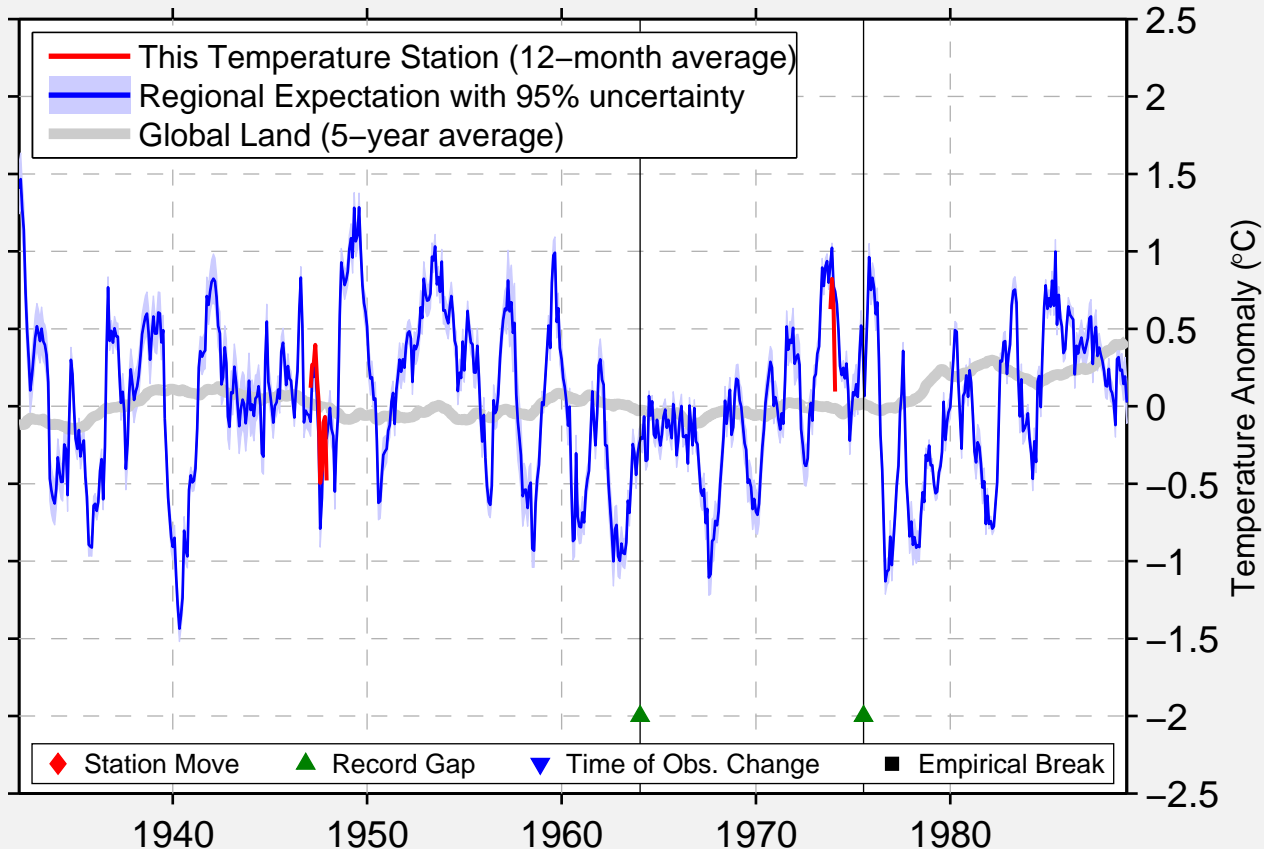

YORK HAVEN

40.114 N, 76.712 W (United States)

Data Quality Controlled and Aligned at Breakpoints

Berkeley Earth