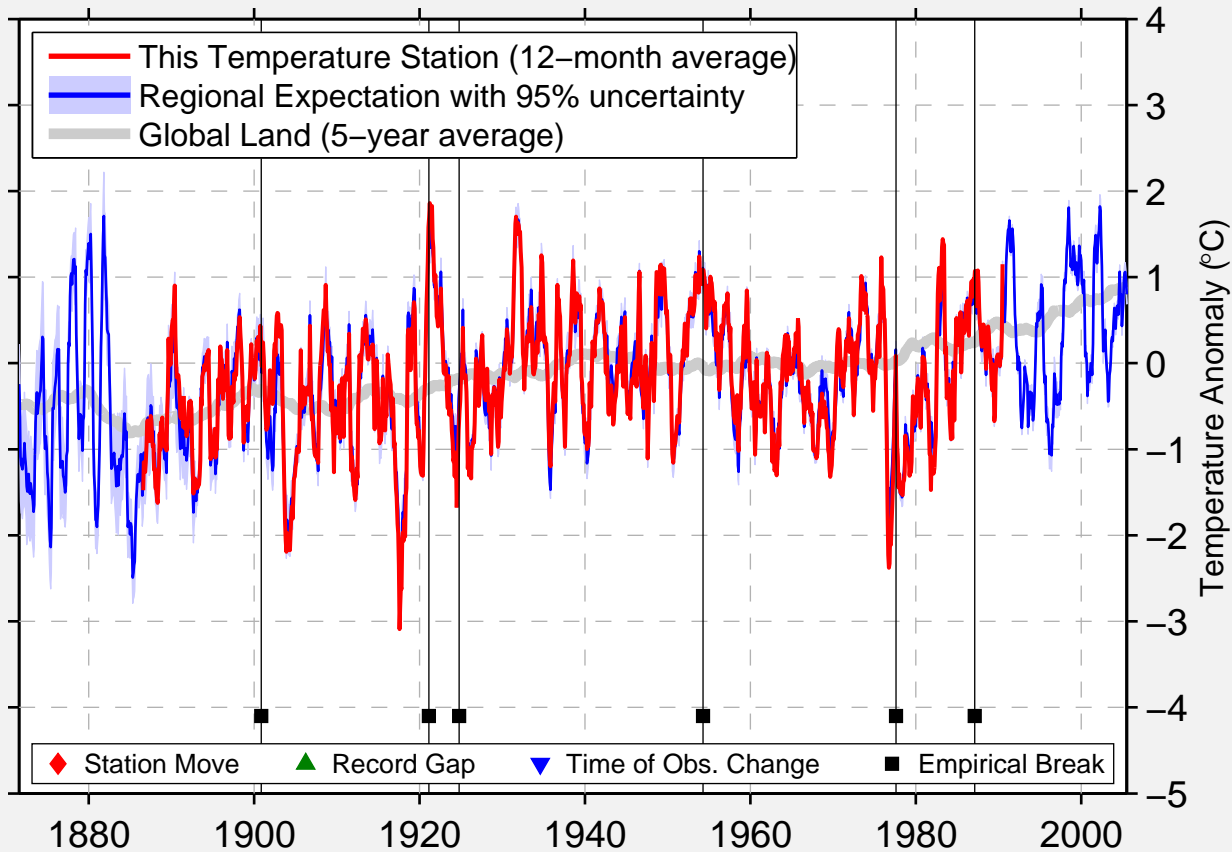

GREENVILLE-WATER-PLA

40.100 N, 84.700 W (United States)

Data Quality Controlled and Aligned at Breakpoints

Berkeley Earth