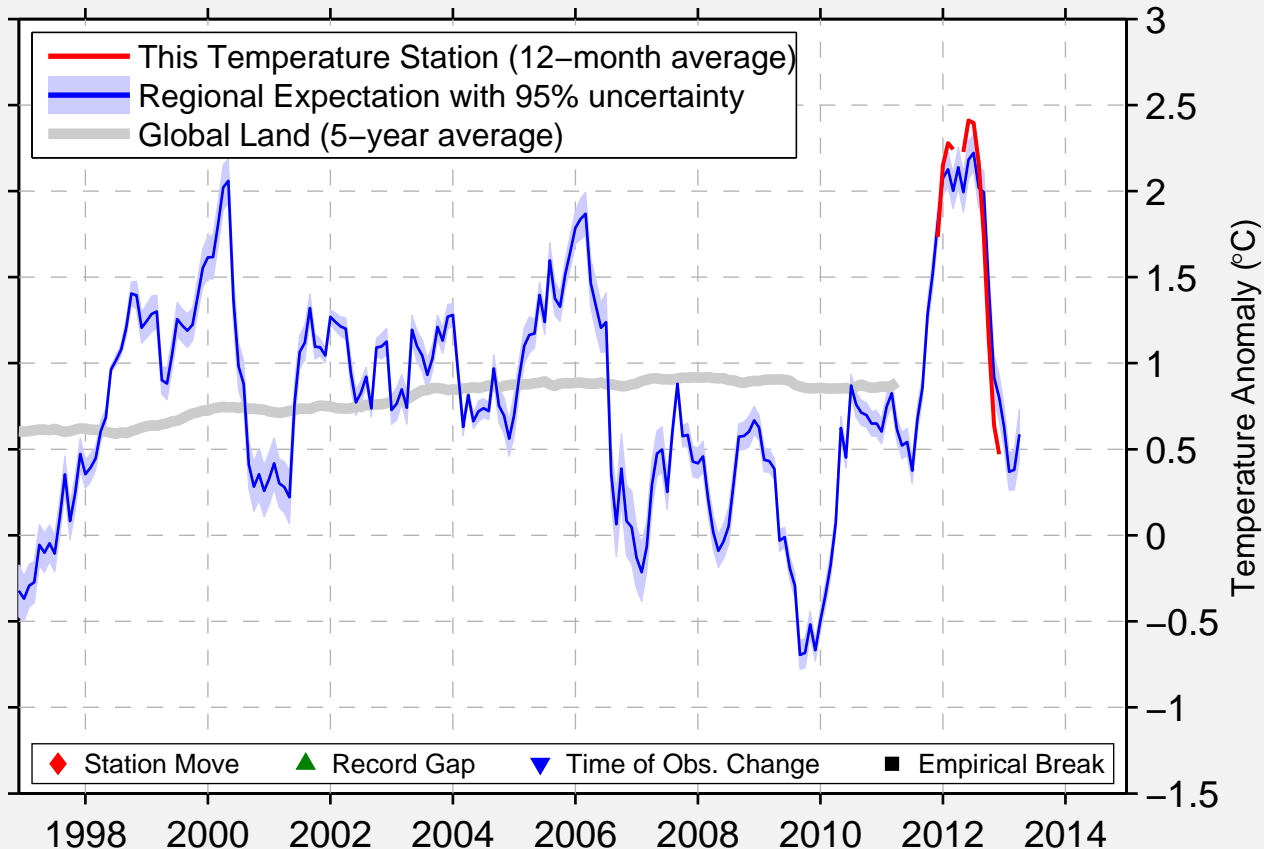

WRAY MUNI ARPT

40.100 N, 102.233 W (United States)

Data Quality Controlled and Aligned at Breakpoints

Berkeley Earth