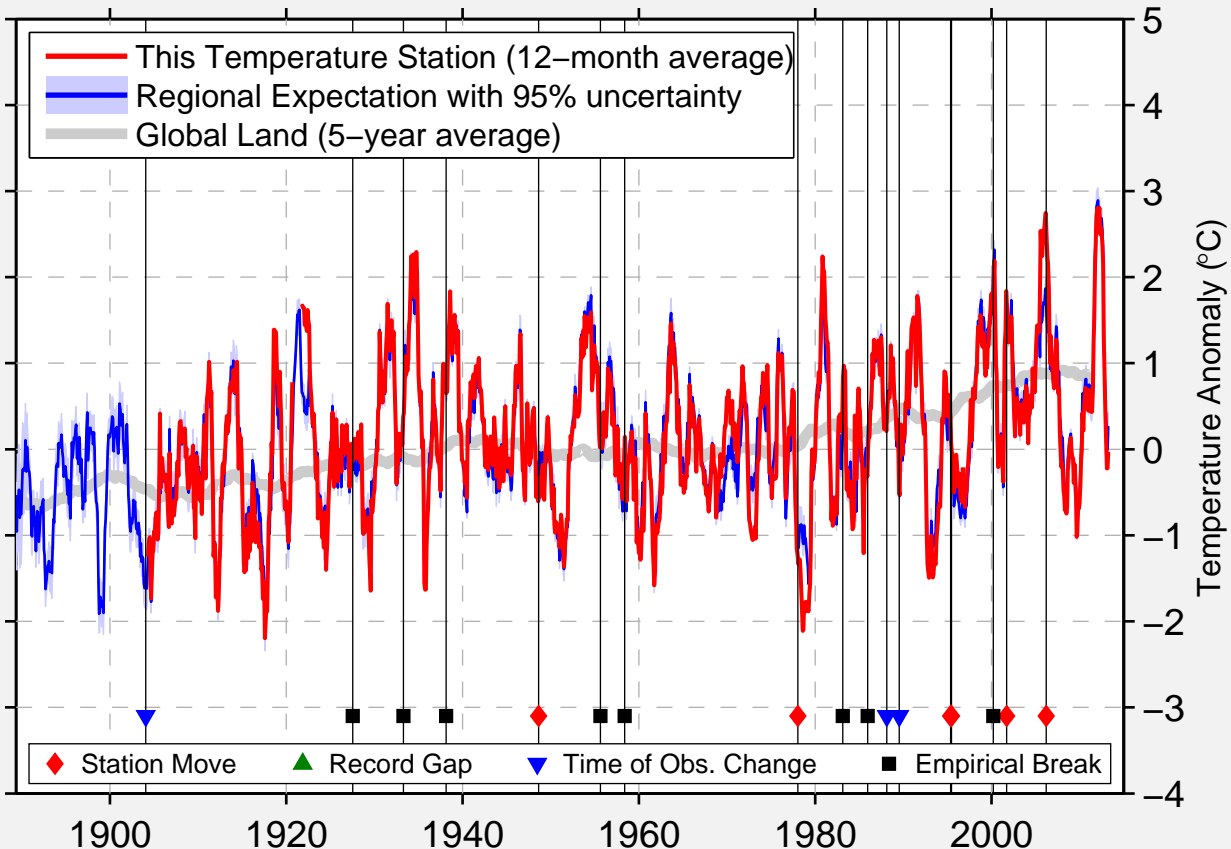

# PAWNEE CITY 5 SE

40.094 N, 96.120 W (United States)

Data Quality Controlled and Aligned at Breakpoints

Berkeley Earth