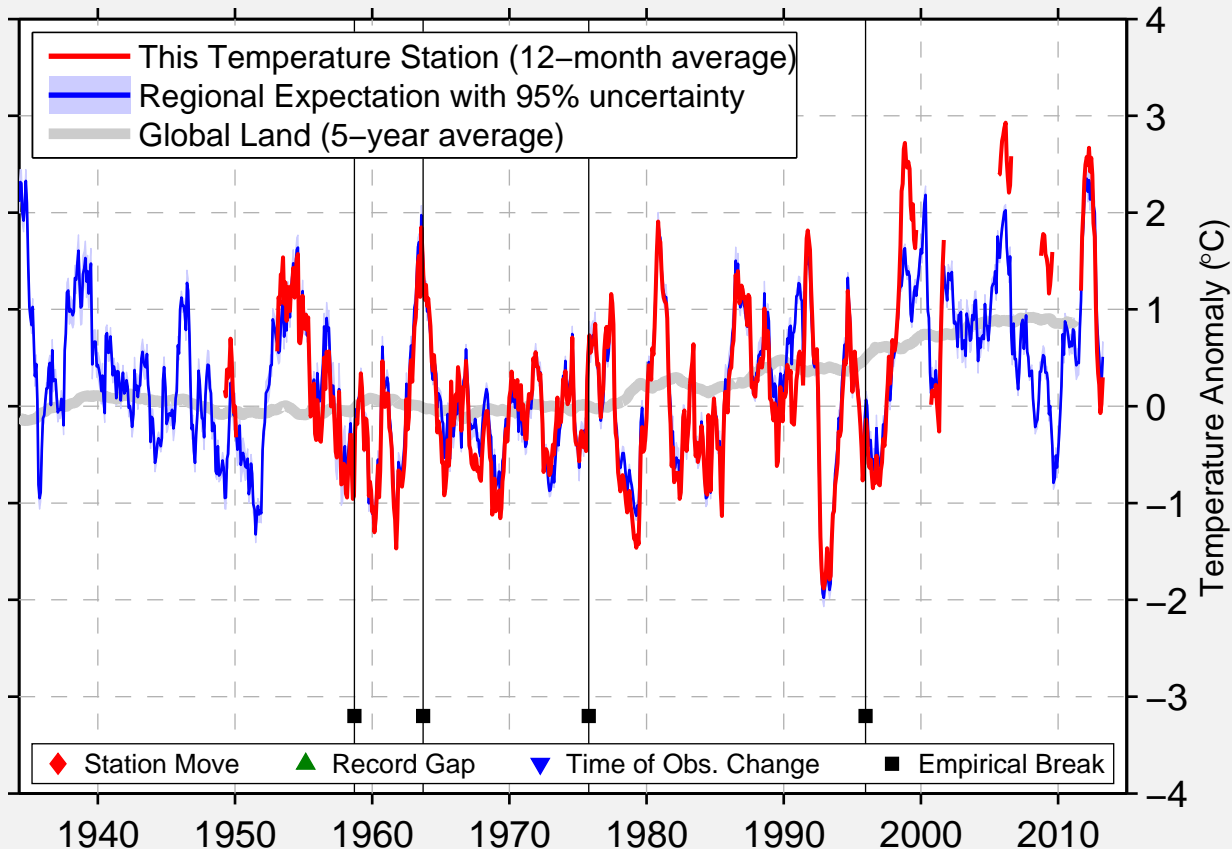

# HARLAN COUNTY LAKE

40.089 N, 99.213 W (United States)

Data Quality Controlled and Aligned at Breakpoints

Berkeley Earth