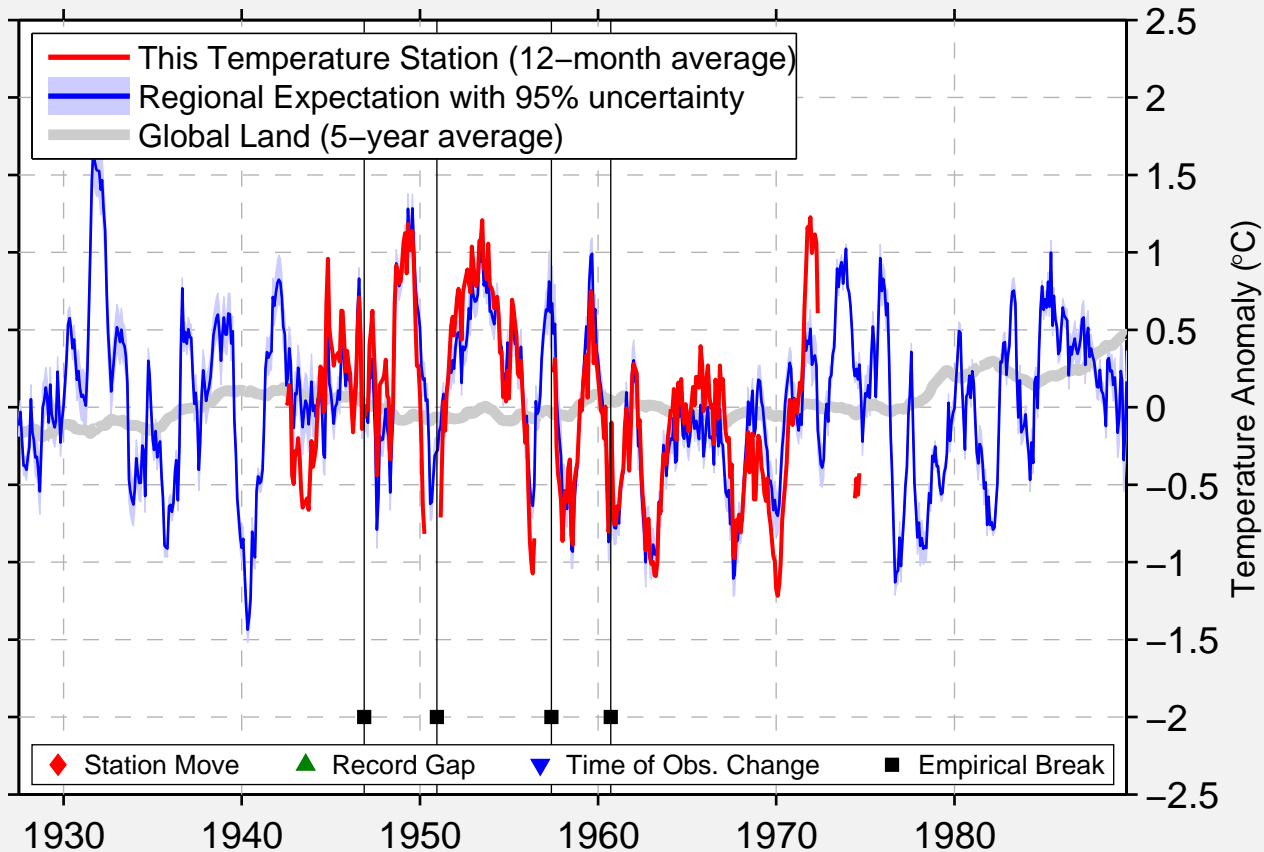

BURNT CABINS 2 NE

40.083 N, 77.867 W (United States)

Data Quality Controlled and Aligned at Breakpoints

Berkeley Earth