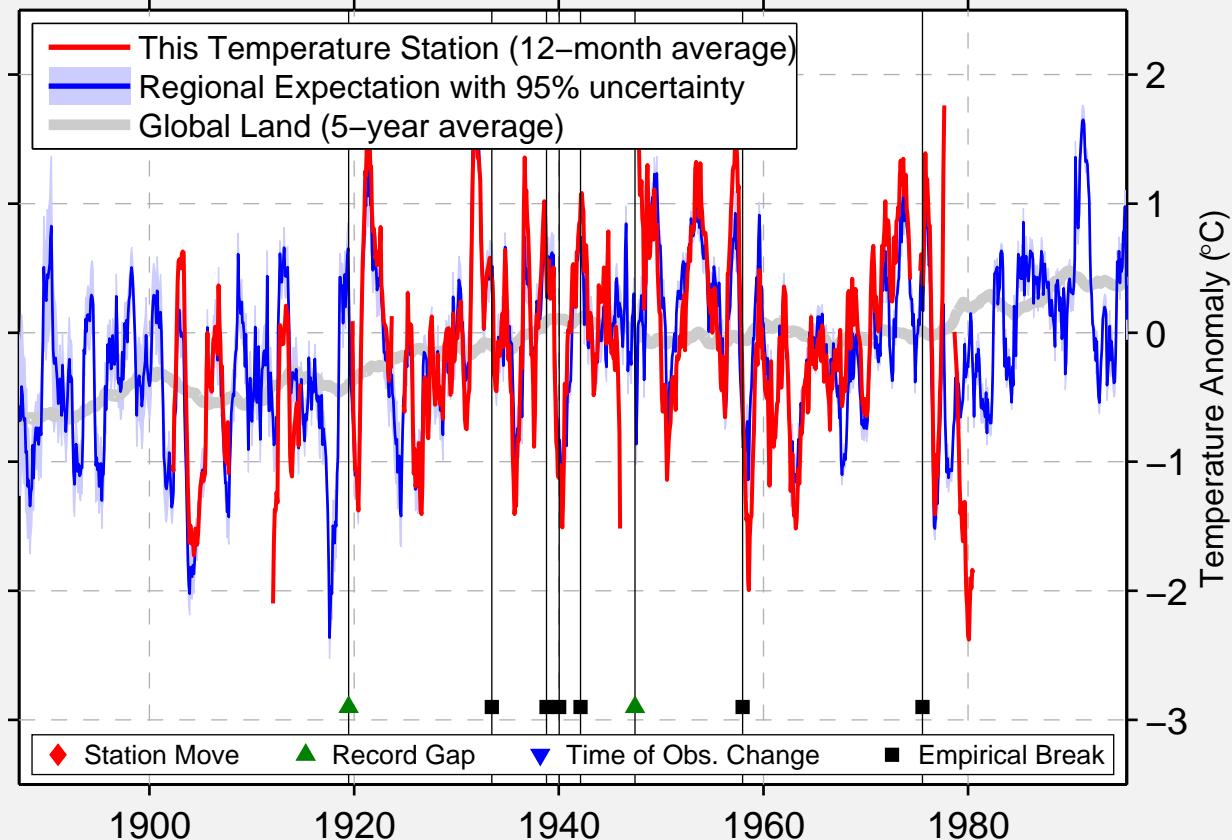

# NEWELL

40.083 N, 79.900 W (United States)

Data Quality Controlled and Aligned at Breakpoints

Berkeley Earth