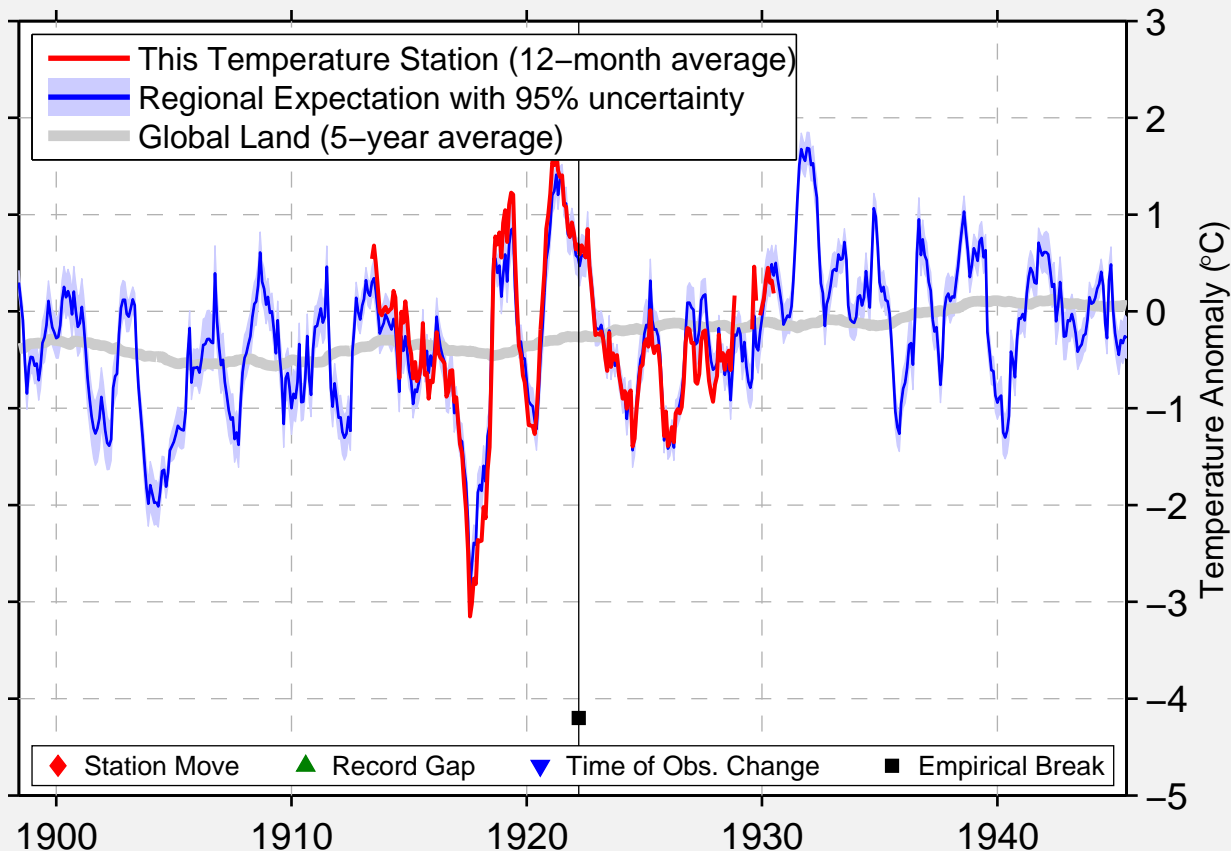

# TOBOSO

40.083 N, 82.233 W (United States)

Data Quality Controlled and Aligned at Breakpoints

Berkeley Earth