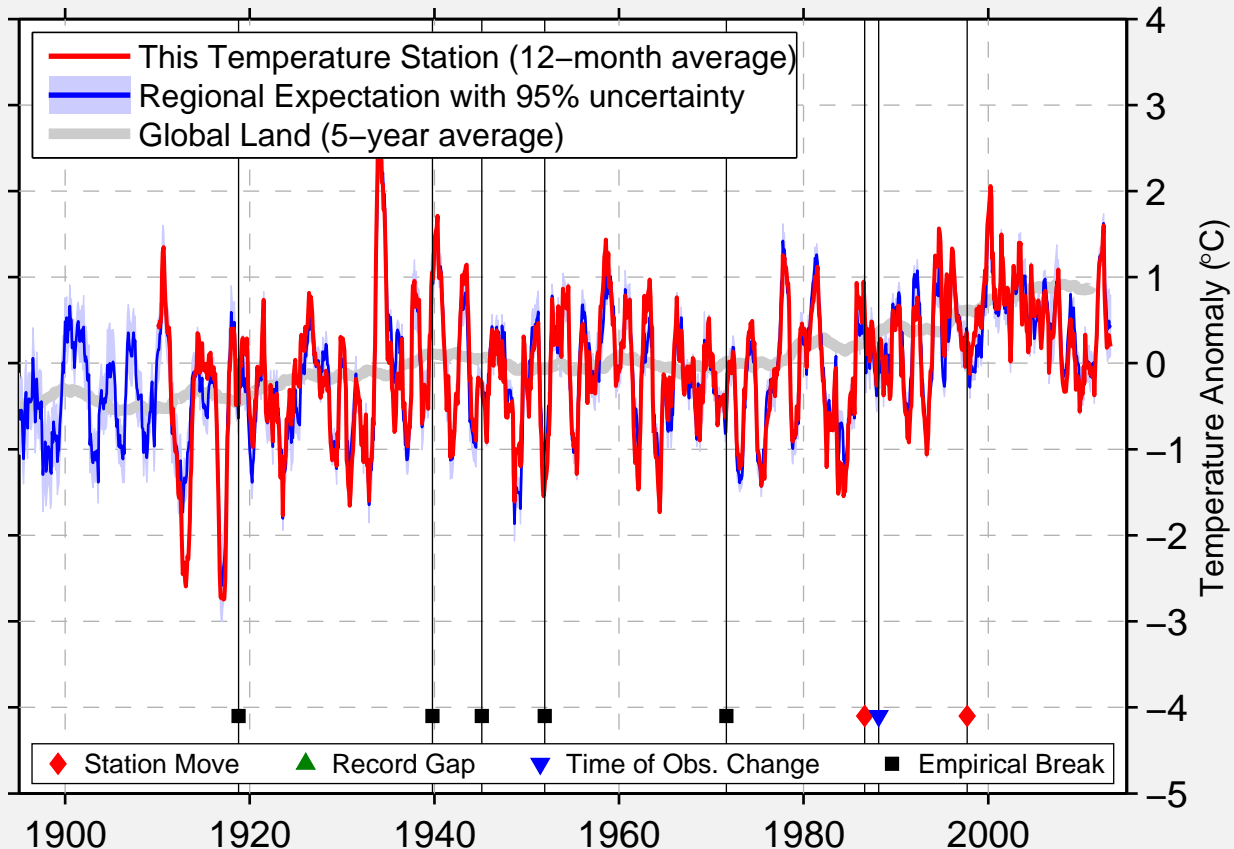

SPANISH FORK PWR HOUSE

40.080 N, 111.604 W (United States)

Data Quality Controlled and Aligned at Breakpoints

Berkeley Earth