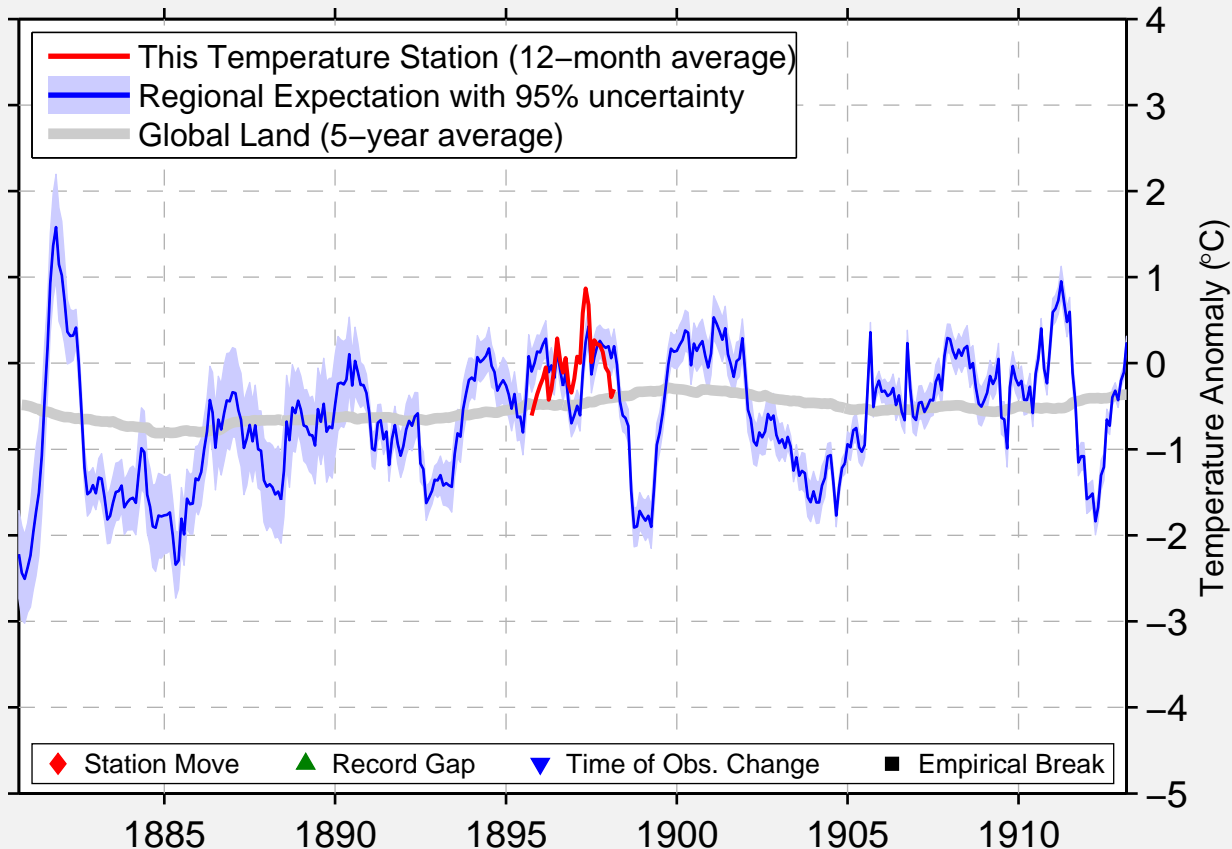

# RULO 1

40.067 N, 95.433 W (United States)

Data Quality Controlled and Aligned at Breakpoints

Berkeley Earth