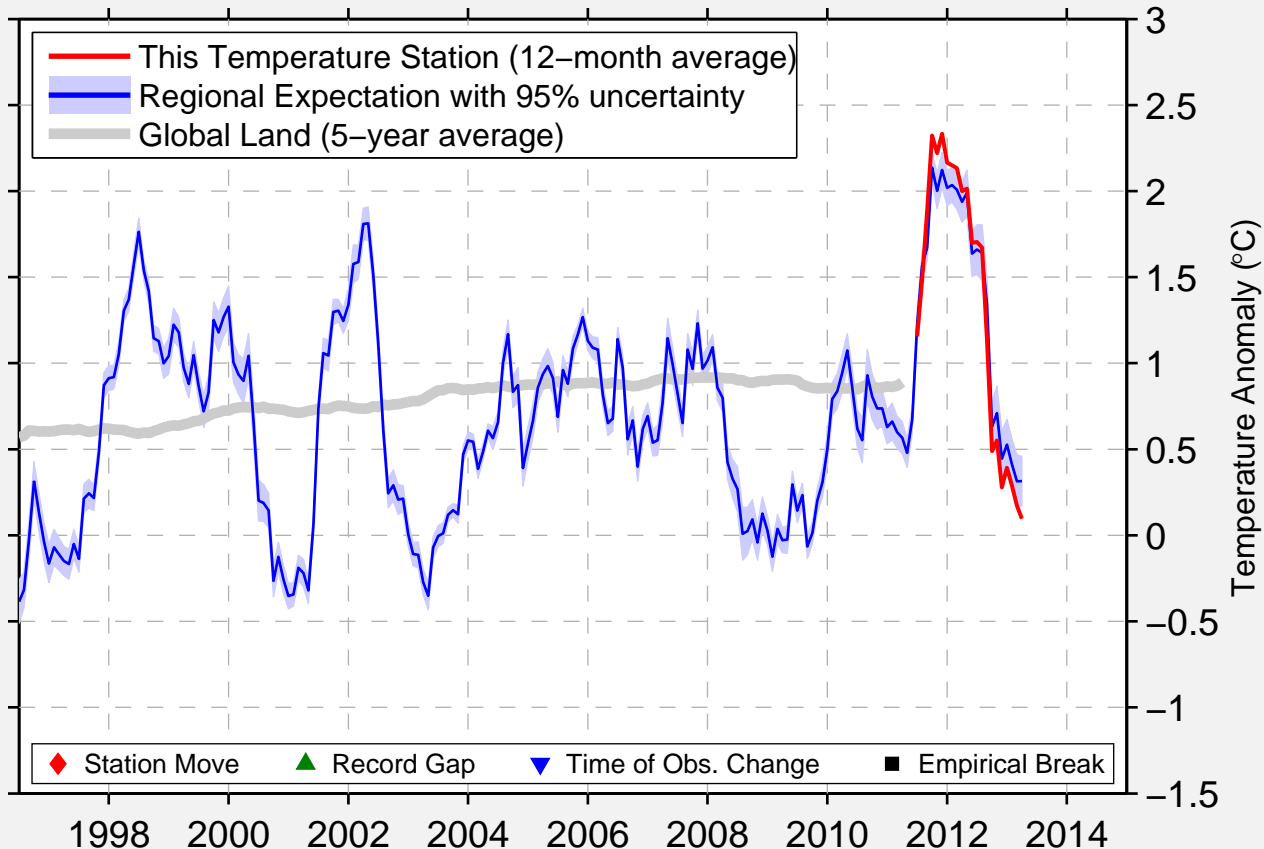

# WOLFSBURG

40.033 N, 78.518 W (United States)

Data Quality Controlled and Aligned at Breakpoints

Berkeley Earth