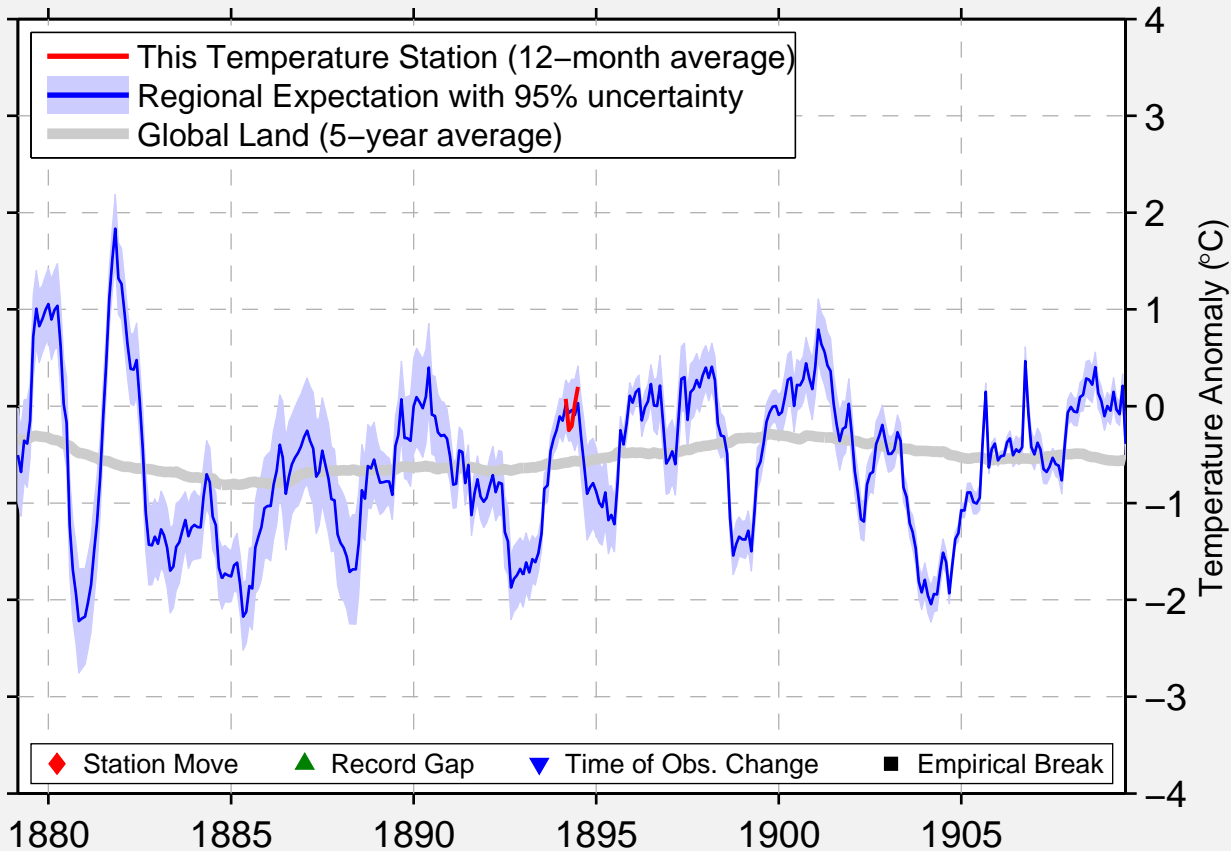

# LA PLATA

40.017 N, 92.500 W (United States)

Data Quality Controlled and Aligned at Breakpoints

Berkeley Earth