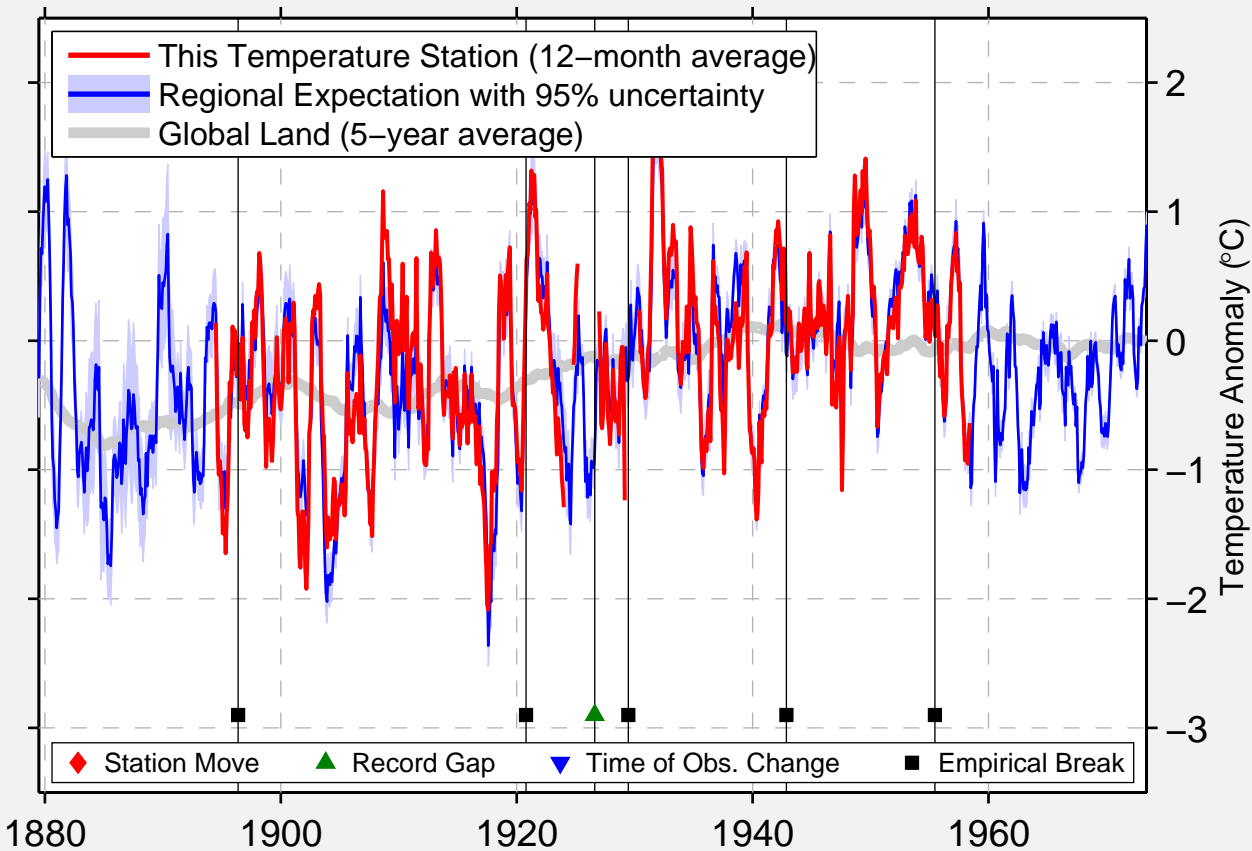

SOMERSET MAIN STREET

40.007 N, 79.083 W (United States)

Data Quality Controlled and Aligned at Breakpoints

Berkeley Earth