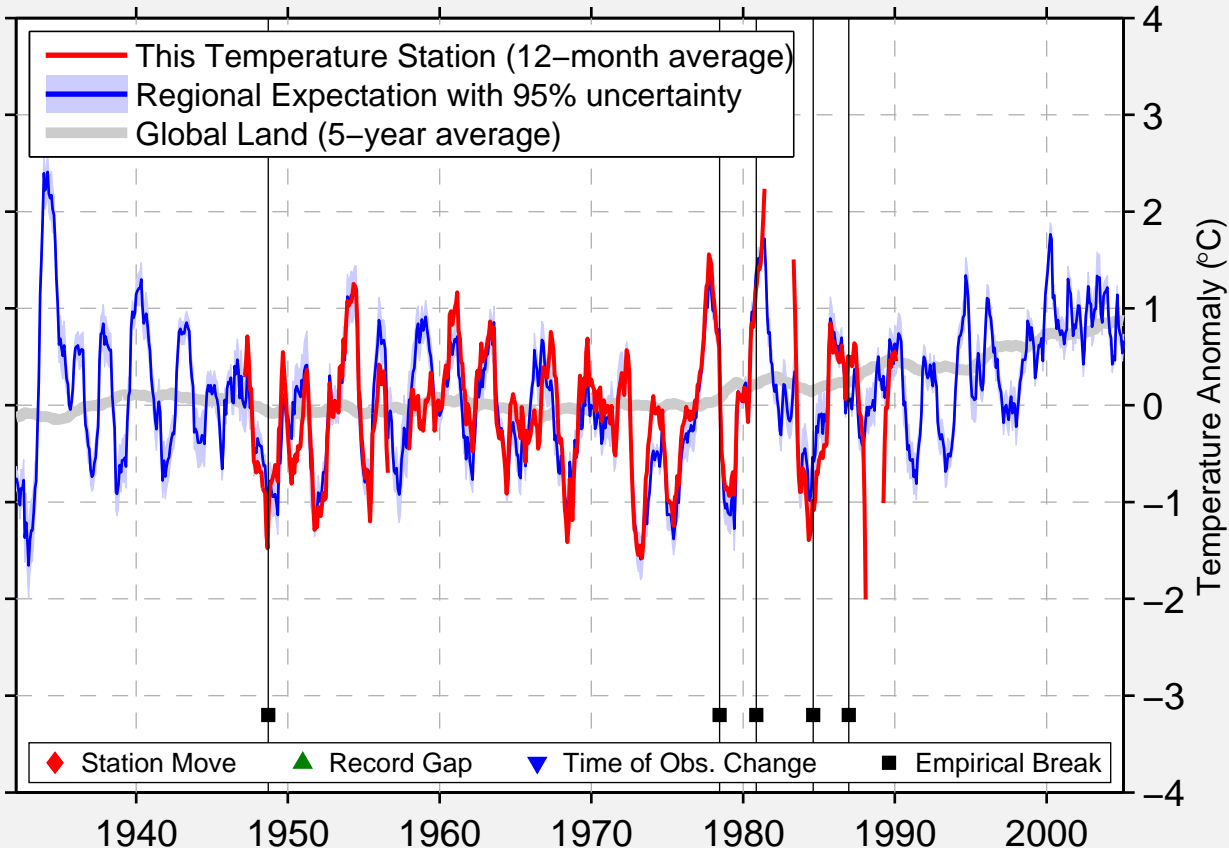

# LITTLE HILLS

40.000 N, 108.200 W (United States)

Data Quality Controlled and Aligned at Breakpoints

Berkeley Earth