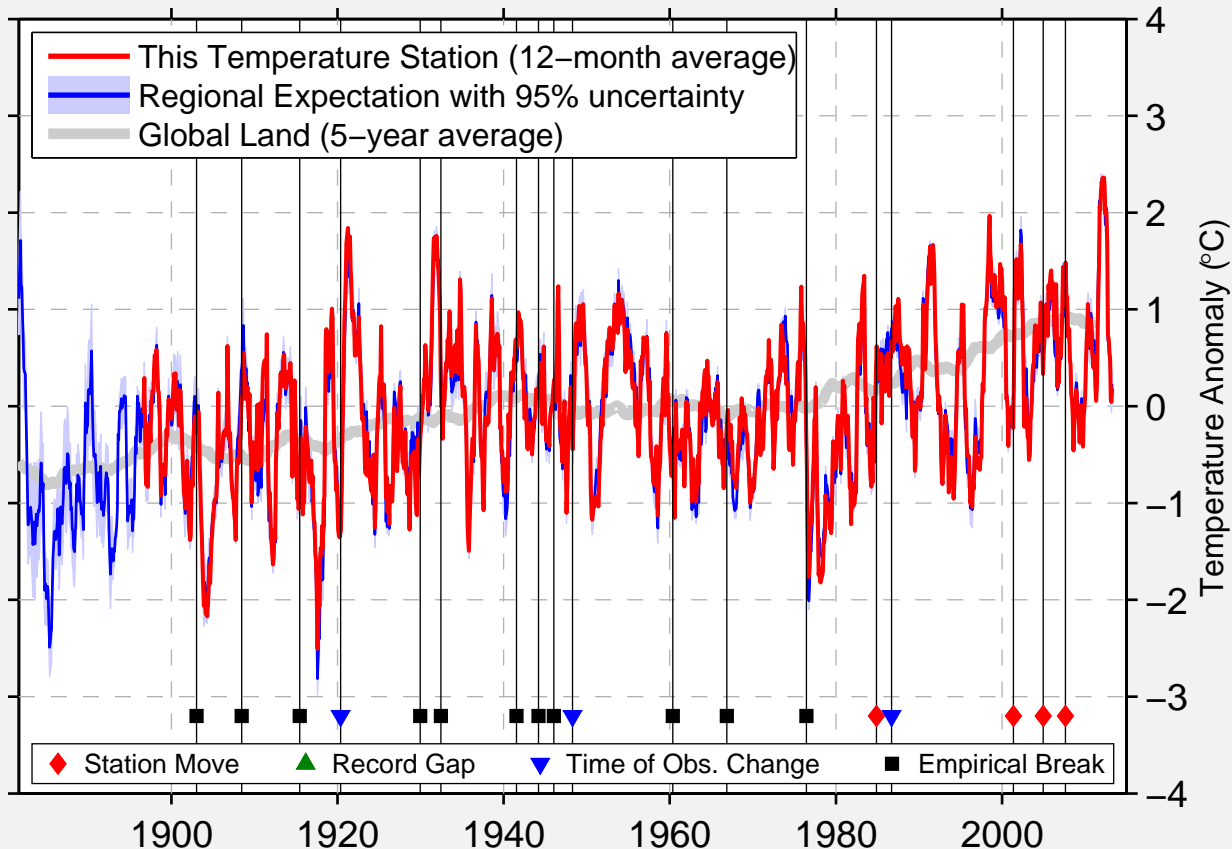

WHITESTOWN

39.996 N, 86.354 W (United States)

Data Quality Controlled and Aligned at Breakpoints

Berkeley Earth