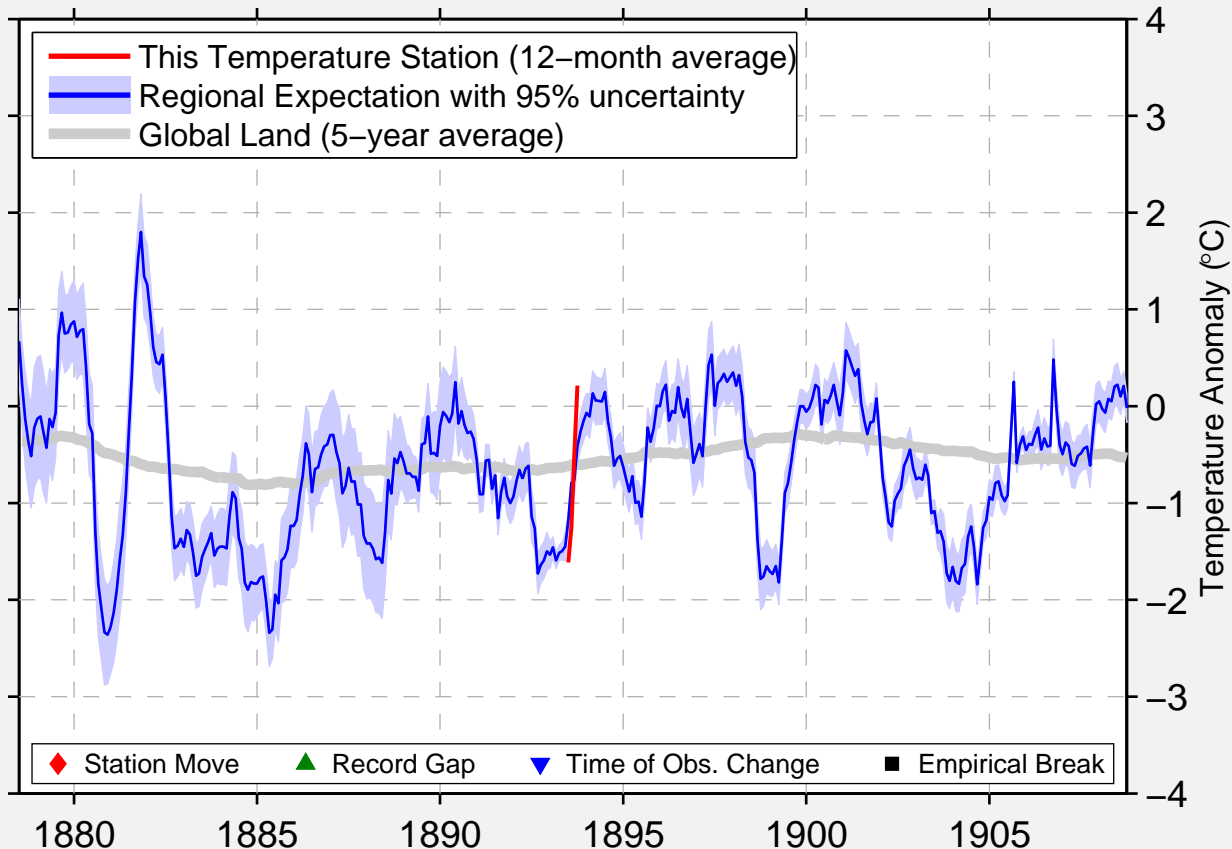

# NEW BOSTON 3 NE

39.983 N, 92.817 W (United States)

Data Quality Controlled and Aligned at Breakpoints

Berkeley Earth