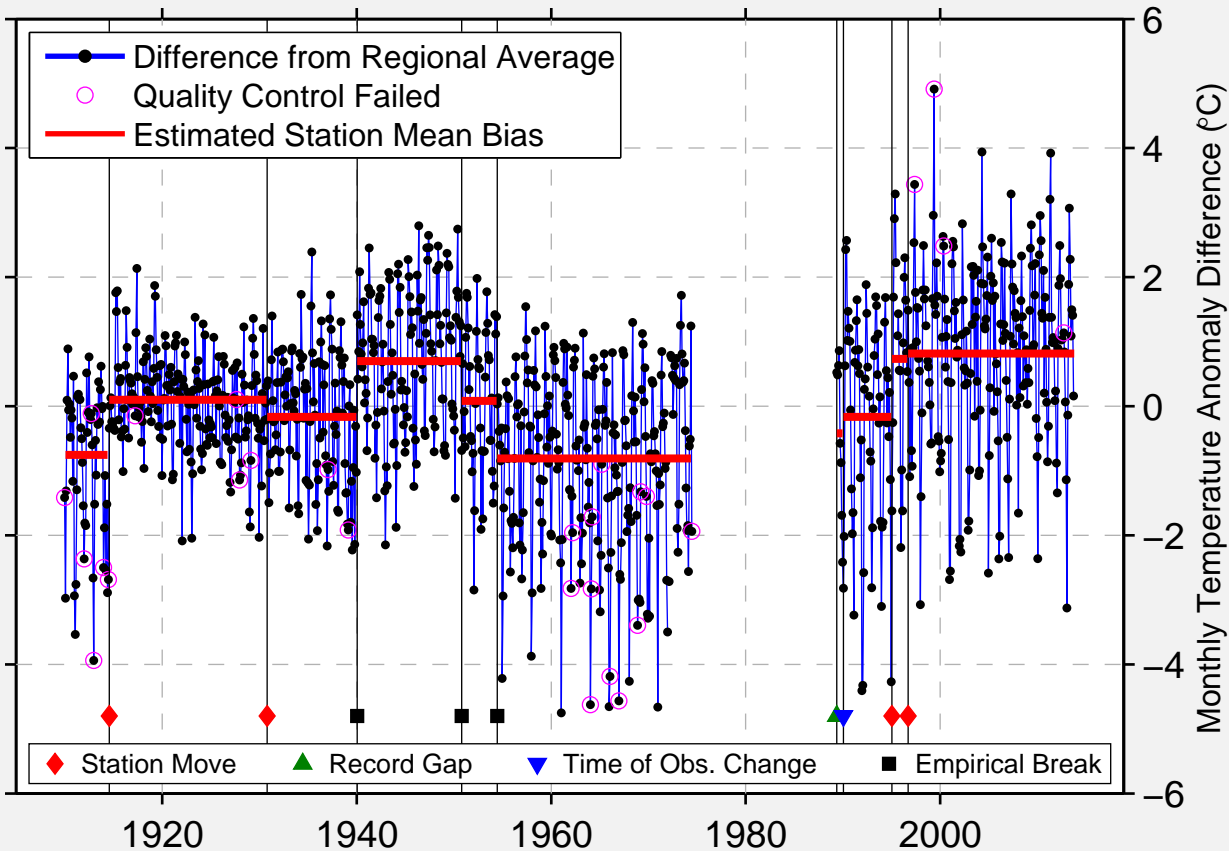

FRASER, CO

USA

Difference of Station Temperature Data from Regional Average

Berkeley Earth