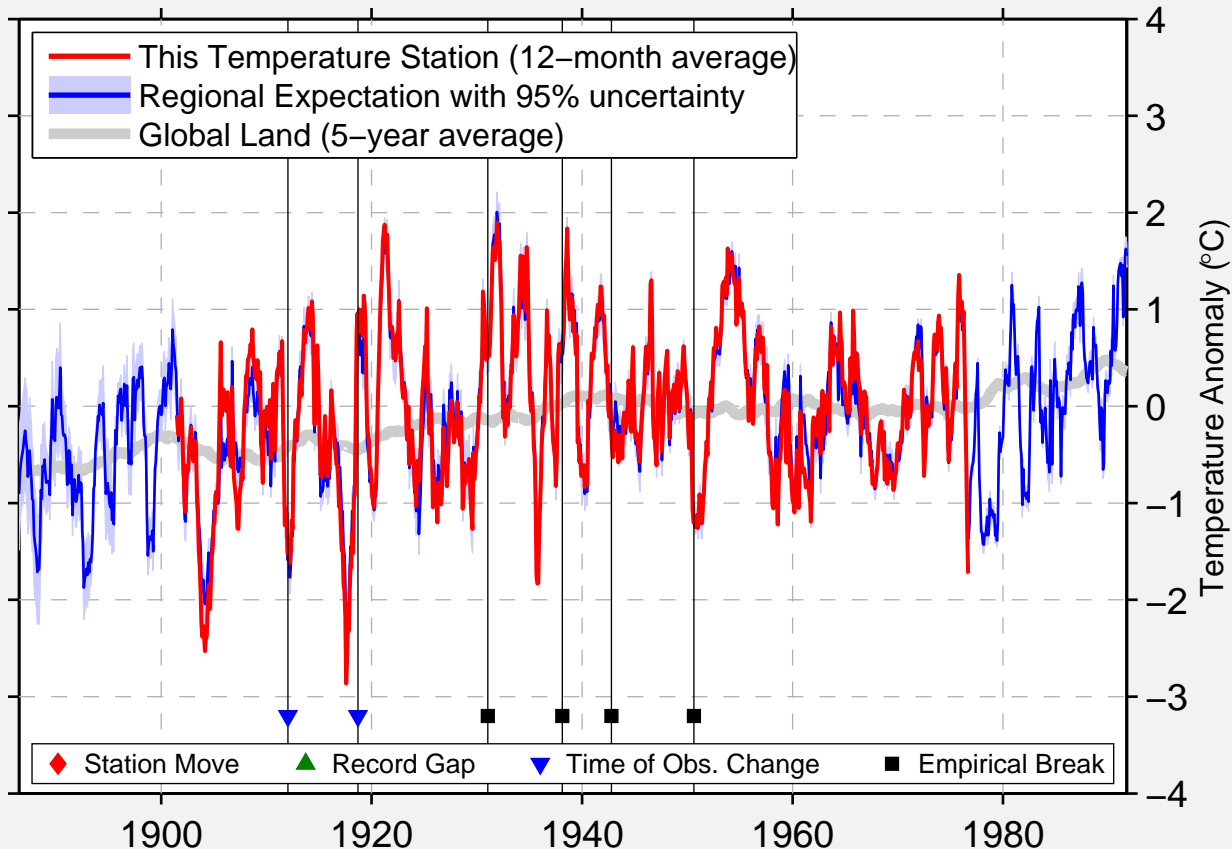

# QUINCY

39.950 N, 91.400 W (United States)

Data Quality Controlled and Aligned at Breakpoints

Berkeley Earth